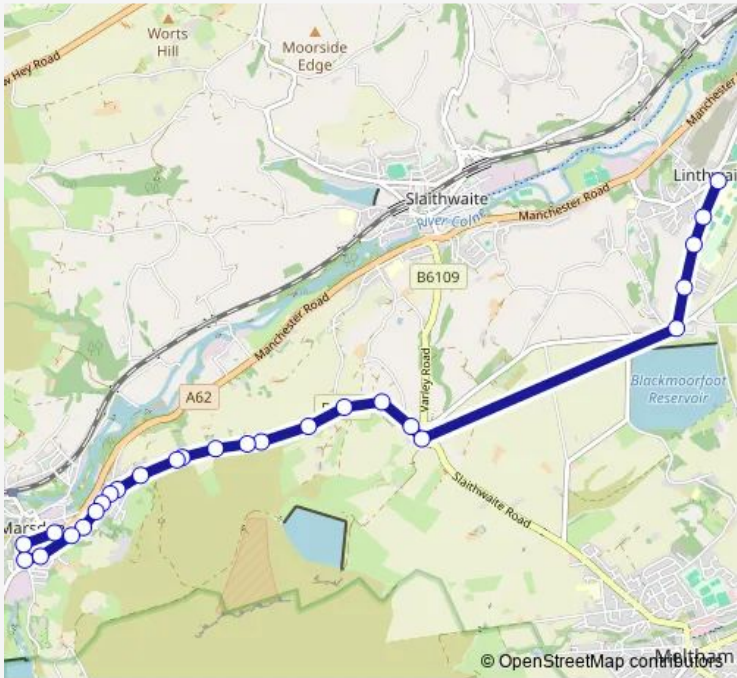

Bus CV3 Colne Valley High - Manchester Rd

[Go to website](#)

Direction
 Colne Valley High School — Peel Street
 26 stops
[Open route schedule](#)

- Colne Valley High School
- Gillroyd Lane Causeway Side
- Gillroyd Lane Meadow Green
- Gillroyd Ln Heights Drive
- Bulls Head PH
- Holthead
- Wentworth Cottage
- Slate Pitts Farm
- Chain Road Edge Farm
- Meltham Rd Badger Bridge
- Meltham Rd Badger Gate
- Meltham Rd Badger Bridge
- Chain Farm
- Hey Heads Farm
- Hey Laith Farm
- Meltham Rd Gate Head
- Meltham Rd Woods Avenue
- Meltham Rd Stubbin Rd
- Carrs Road Meltham Rd
- Carrs Road Carrs St
- Inner Hey Yard

Route schedule
 Colne Valley High School — Peel Street

Monday	15:10
Tuesday	15:10
Wednesday	15:10
Thursday	15:10
Friday	15:10
Saturday	—
Sunday	—

Route info
 Direction: Colne Valley High School
 Stops: 26
 Trip Duration: 0 hour 20 min

■ CV3 — Colne Valley High - Manchester Rd **BusMaps**

Carrs Road Peel St

Old New Inn PH

Marsden Fall Lane

Marsden FC

Peel Street

CV3 Bus time schedules and route maps are available in an offline PDF at busmaps.com. Use the busmaps.com website to see live bus times, train schedule or subway schedule, and step-by-step directions for all public transit in Marsden

The schedule is provided in the local timezone. Times with "(+1)" indicate departures on the next day.

PDF file created on 2024-12-20

2024 BusMaps.com - All Rights Reserved