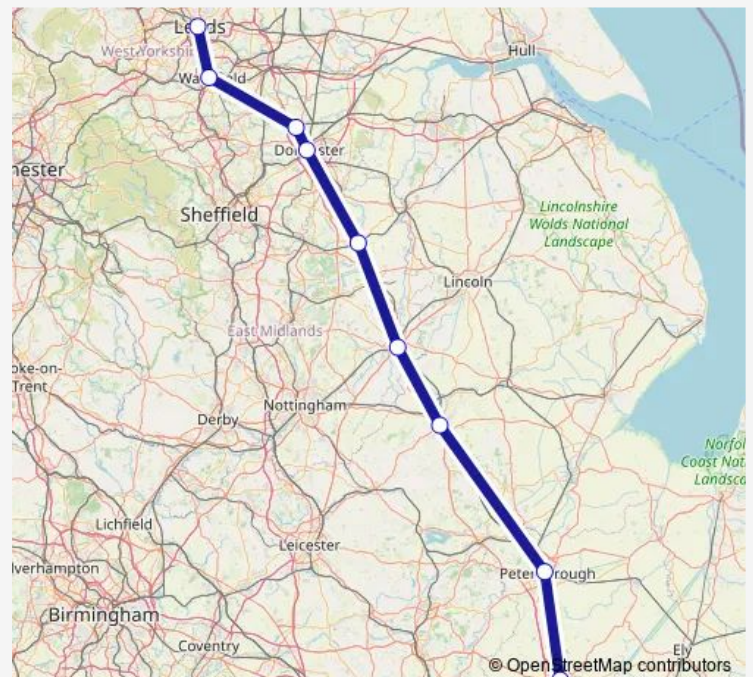

Rail Gr:Lds->Sno GR train service from LDS to Sno

[Go to website](#)

Direction

Leeds — St Neots

10 stops

[Open route schedule](#)

Leeds

Wakefield Westgate

Adwick

Doncaster

Retford

Newark North Gate

Grantham

Peterborough

Huntingdon

St Neots

Route schedule

Leeds — St Neots

Monday —

Tuesday —

Wednesday —

Thursday —

Friday —

Saturday 05:05-17:45

Sunday 08:05-19:16

Route info

Direction: Leeds

Stops: 10

Trip Duration: 1 hour 47 min

■ Gr:Lds->Sno — GR train service from LDS to Sno

Gr:Lds->Sno Rail time schedules and route maps are available in an offline PDF at busmaps.com. Use the busmaps.com website to see live bus times, train schedule or subway schedule, and step-by-step directions for all public transit in Leeds