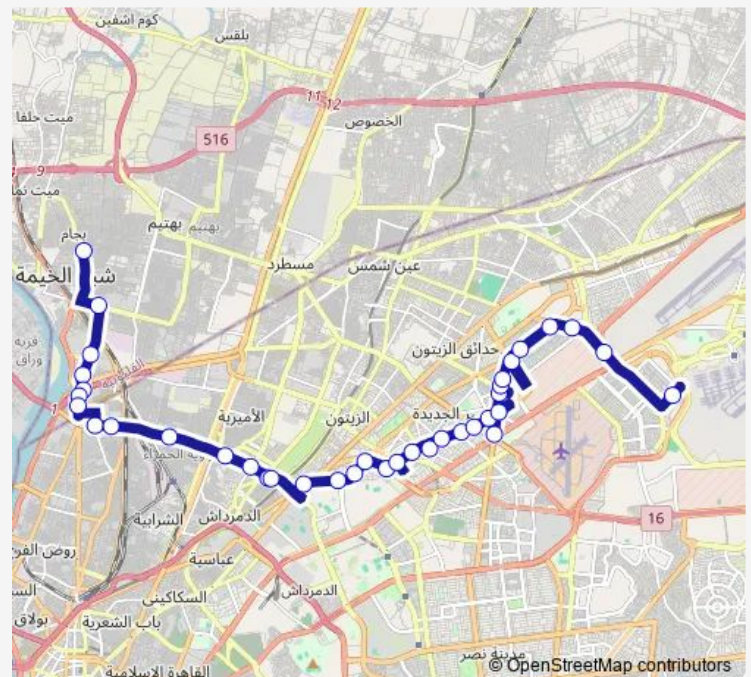

Heliopolis Sporting Club

Al Itihadeya

Korba District

Route schedule

Awlad Sokkar St. & Bigam Rd. — Sun City Mall

Monday 10:00

Tuesday 10:00

Wednesday 10:00

Thursday 10:00

Friday 10:00

Saturday 10:00

Sunday 10:00

Route info

Direction: Awlad Sokkar St. & Bigam Rd.

Stops: 37

Trip Duration: 1 hour 35 min

Minibus 28 — Bigam - Masaken Sheraton

BusMaps

Beirut Square (Korba)

Salah Al Din Square (Heliopolis)

Al Ismailiya Square

Safeer Square (Heliopolis)

Faisal Bank (Othman Bin Affan St.)

Al Galaa Bridge