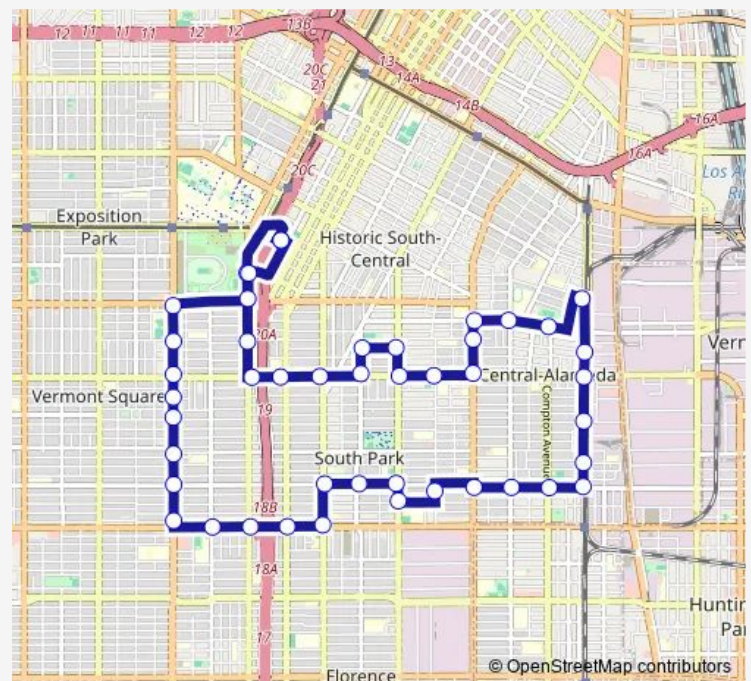

Long Beach & 48th Pl. (Southbound)

### Route schedule

37th St. & Grand (Westbound) — 37th St. & Grand (Westbound)

Monday 05:50-19:20

Tuesday 05:50-19:20

Wednesday 05:50-19:20

Thursday 05:50-19:20

Friday 05:50-19:20

Saturday 08:50-18:20

### Route info

Direction: 37th St. & Grand (Westbound)

Stops: 45

Trip Duration: 1 hour 20 min

Southeast Clockwise — Dash Southeast Clockwise

Long Beach & 53rd St. (Southbound)

Long Beach & 55th St. (Southbound)