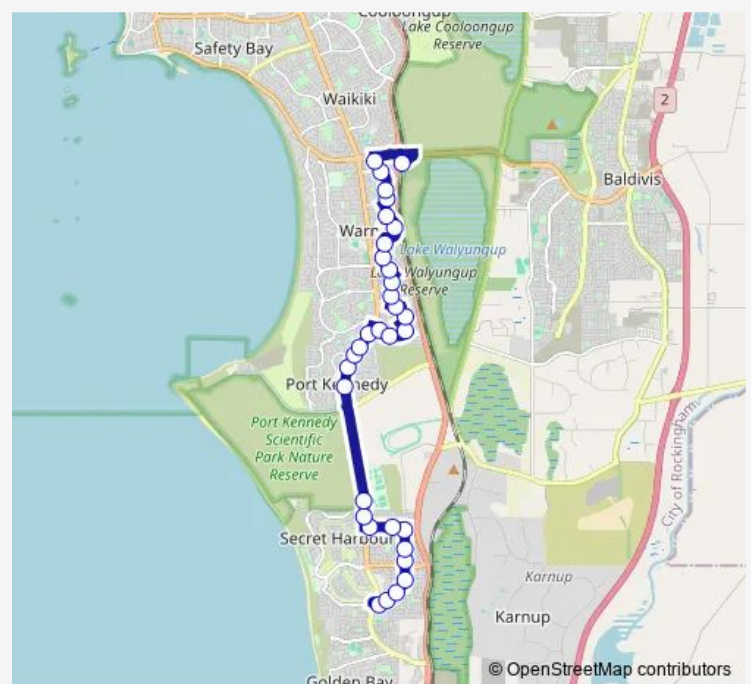

Eva Lynch Way Before Arabella Mndr

Eva Lynch Way Before Alice Rd

Pamplona Bvd After Edgbaston Cr

Olivenza Cr After Wittecarr Cr

Laguardia Loop Before San Sebastian Bvd

San Sebastian Bvd After Cordoba Av

San Sebastian Bvd After Villena Cir

Tuesday 07:50-20:49

Wednesday 07:50-20:49

Thursday 07:50-20:49

Friday 07:50-20:49

Saturday 07:35-18:35

Sunday 07:35-18:35

Route info

Direction: Warnbro Stn Stand 5

Stops: 33

Trip Duration: 0 hour 23 min

Warnbro Sound Av Before Endeavour Dr

Warnbro Sound Av After Blackburn Dr

Warnbro Sound Av After Lark Hill Sports Complex

Warnbro Sound Av After Secret Harbour Bvd

Surf Dr After Warnbro Sound Av

Surf Dr Before Kimberley Dr

Forty Rd After Surf Rd

Forty Rd After Jaubert Av

Forty Rd Before Anstey Rd

Bluestone Pwy Before Miltona Dr

Bluestone Pwy After Burnsville Dr

Bluestone Pwy Comet Bay College Stand 2