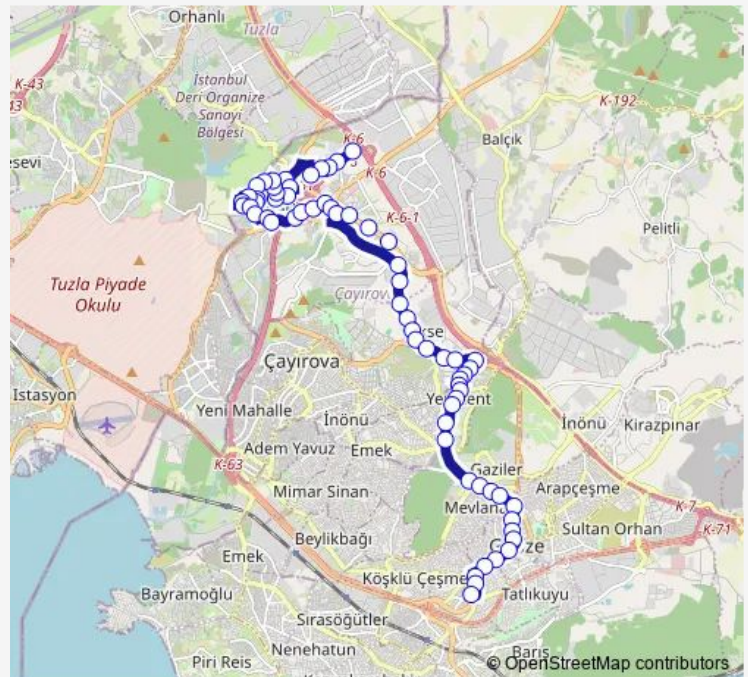

Saturday 06:30-23:00

Sunday 06:30-23:00

**Route info**

Direction: Özgünkent

Stops: 65

Trip Duration: 0 hour 36 min

■ 563 — Özgünkent-Fatih Fatih Devlet Hastanesi-

**BusMaps**