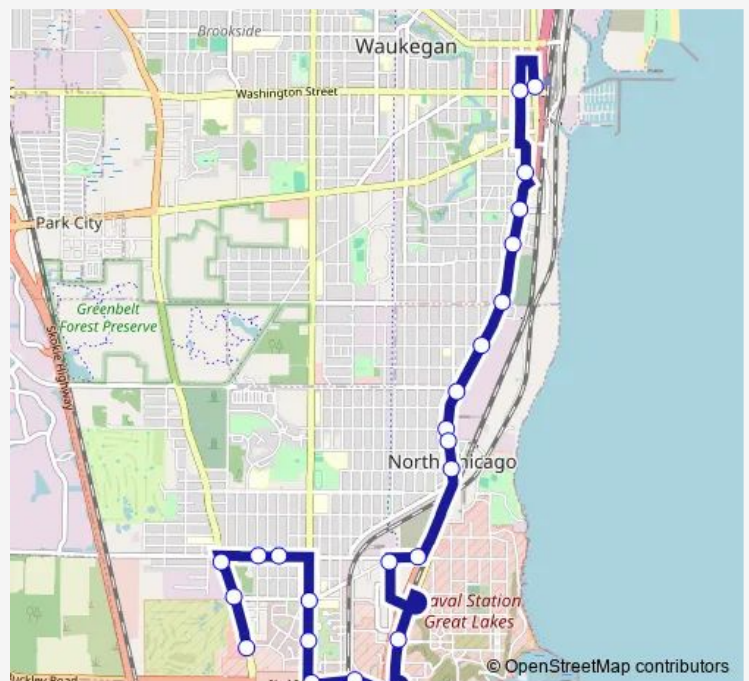

Sheridan Rd & 10th St

Sheridan Rd & Browning Ave/May St

Sheridan Rd & South Ave

Genesee St & McKinley Ave

Genesee St & Belvidere Rd

Washington St & Genesee St

Sheridan Rd & Washington St

**Route schedule**

Green Bay Rd & Saratoga St — Sheridan Rd & Washington St

Monday —

Tuesday —

Wednesday —

Thursday —

Friday —

Saturday 09:31-19:30

Sunday 10:31-18:49

**Route info**

Direction: Green Bay Rd & Saratoga St

Stops: 17

Trip Duration: 0 hour 18 min

563 — Great Lakes Naval Station

## Direction

Sheridan Rd & Washington St — Green Bay Rd & Saratoga St

24 stops

[Open route schedule](#)

Sheridan Rd & Washington St

Genesee St & Washington St

Genesee St & McKinley Ave

Sheridan Rd & South Ave