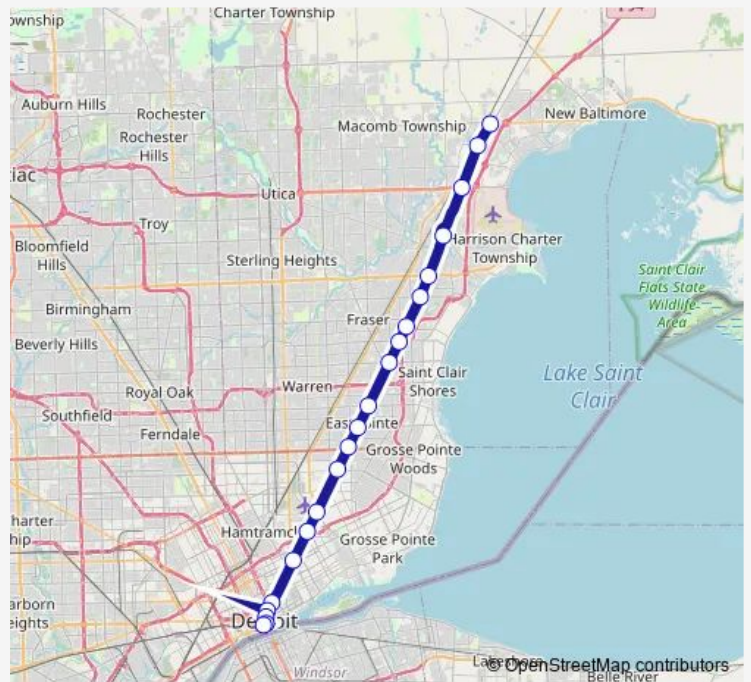

Bus 563 Fast Gratiot

[Go to website](#)

Direction
 Gratiot + Jiffy Lube — Jefferson + Griswold
 21 stops
[Open route schedule](#)

- Gratiot + Jiffy Lube
- Gratiot + 22 Mile Rd
- Gratiot + Hall Rd
- Main + Cass
- Gratiot + S Nunnelly
- Gratiot + 15 Mile Rd
- Gratiot + Masonic Nw
- Gratiot + 13 Mile Rd
- Gratiot + 12 Mile Rd
- Gratiot + 10 Mile Rd
- Gratiot + 9 Mile Rd
- Gratiot + 8 Mile Rd
- Gratiot + 7 Mile
- Gratiot + Outer Drive
- Gratiot + Harper
- Gratiot + Grand Blvd
- Gratiot + Russell
- Gratiot + Madison
- Randolph + Monroe
- Jefferson + Spirit Plaza
- Jefferson + Griswold

Route schedule
 Gratiot + Jiffy Lube — Jefferson + Griswold

Monday	05:05-23:03
Tuesday	05:05-23:03
Wednesday	05:05-23:03
Thursday	05:05-23:03
Friday	05:05-23:03
Saturday	04:58-22:55
Sunday	07:13-21:08

Route info
 Direction: Gratiot + Jiffy Lube
 Stops: 21
 Trip Duration: 1 hour 1 min

563 — Fast Gratiot

Direction

Larned + Griswold — Gratiot + Vergote

21 stops

[Open route schedule](#)

Larned + Griswold

Larned + Woodward

Randolph + Lafayette

Gratiot + ST Antoine

Eastern Market

Gratiot + Grand Blvd

Harper

City Airport

Gratiot + 7 Mile RD N

Gratiot + 8 Mile Rd

Gratiot + 9 Mile Rd