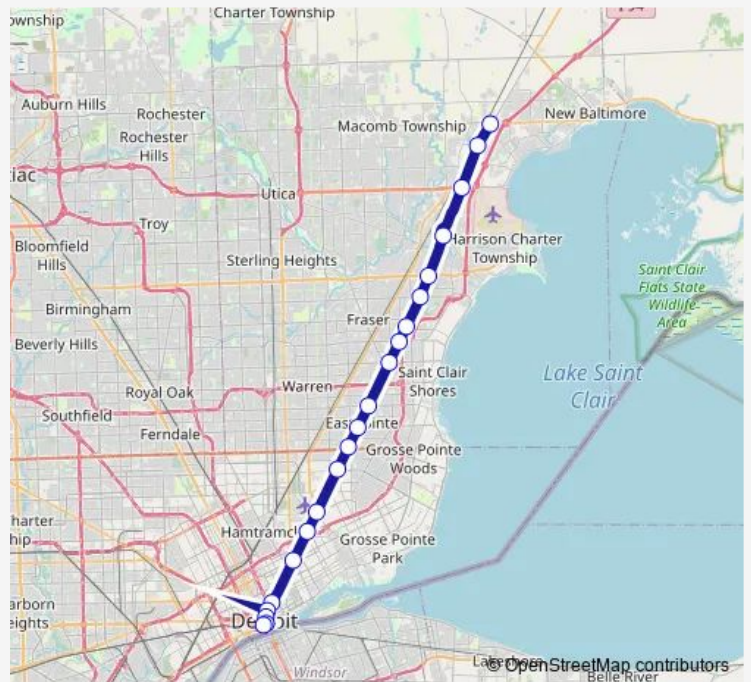

Bus 563 Fast Gratiot

[Go to website](#)

Direction
 Gratiot + Jiffy Lube — Jefferson + Griswold
 21 stops
[Open route schedule](#)

- Gratiot + Jiffy Lube
- Gratiot + 22 Mile Rd
- Gratiot + Hall Rd
- Main + Cass
- Gratiot + S Nunnely
- Gratiot + 15 Mile Rd
- Gratiot + Masonic Nw
- Gratiot + 13 Mile Rd
- Gratiot + 12 Mile Rd
- Gratiot + 10 Mile Rd
- Gratiot + 9 Mile Rd
- Gratiot + 8 Mile Rd
- Gratiot + 7 Mile
- Gratiot + Outer Drive
- Gratiot + Harper
- Gratiot + Grand Blvd
- Gratiot + Russell
- Gratiot + Madison
- Randolph + Monroe
- Jefferson + Spirit Plaza
- Jefferson + Griswold

Route schedule
 Gratiot + Jiffy Lube — Jefferson + Griswold

Monday	05:05-23:03
Tuesday	05:05-23:03
Wednesday	05:05-23:03
Thursday	05:05-23:03
Friday	05:05-23:03
Saturday	04:58-22:55
Sunday	07:13-21:08

Route info
 Direction: Gratiot + Jiffy Lube
 Stops: 21
 Trip Duration: 1 hour 6 min

563 — Fast Gratiot

Direction

Larned + Griswold — Gratiot + Vergote

21 stops

[Open route schedule](#)

Larned + Griswold

Larned + Woodward

Randolph + Lafayette

Gratiot + ST Antoine

Eastern Market

Gratiot + Grand Blvd

Harper

City Airport

Gratiot + 7 Mile RD N

Gratiot + 8 Mile Rd

Gratiot + 9 Mile Rd