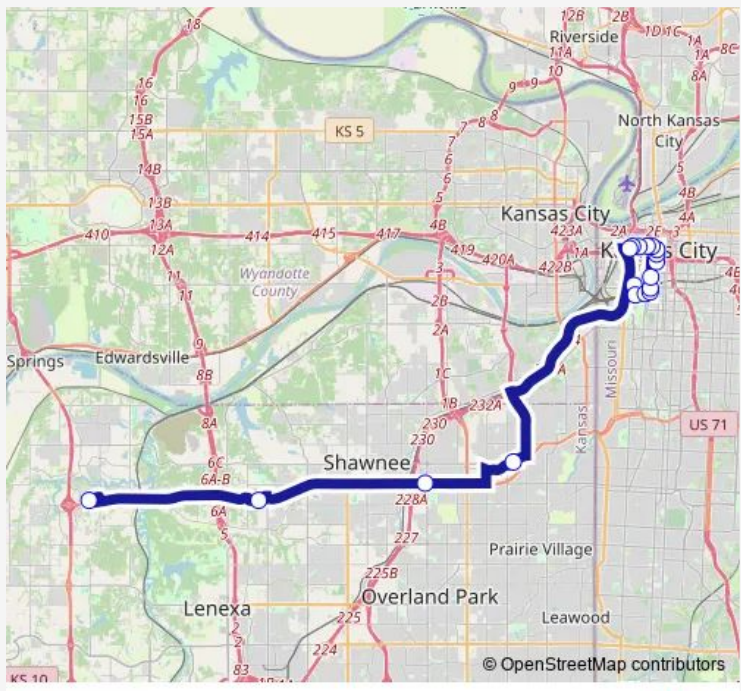

Bus 563 Shawnee Express

[Go to website](#)

Direction
 ON Broadway AT Southwest Blvd Sb — ON W 66th AT Hilltop Dr

18 stops

[Open route schedule](#)

- ON Broadway AT Southwest Blvd Sb
- ON Pershing AT Broadway Westbound Nearside
- ON Pershing AT Main Eb
- ON Grand AT Pershing Farside Northbound
- ON Grand AT 22nd Northbound Nearside
- ON Grand AT 19th Northbound
- ON OAK AT Truman RD Nearside Nb
- ON OAK AT 13th Northbound Nearside
- ON OAK AT 12th Northbound Farside
- ON 11th AT Grand Westbound Nearside
- ON 11th/Petticoat Lane AT Main Westbound
- ON 11th AT Central Westbound
- ON 11th AT Washington Westbound Nearside
- ON Pennsylvania AT 12th Southbound
- Mission Transit Center BAY #4
- ON Shawnee Mission Pkwy AT Antioch RD WB Farside
- Shawnee Station Park AND Ride
- ON W 66th AT Hilltop Dr

Route schedule
 ON Broadway AT Southwest Blvd Sb — ON W 66th AT Hilltop Dr

Monday	15:25-17:25
Tuesday	15:25-17:25
Wednesday	15:25-17:25
Thursday	15:25-17:25
Friday	15:25-17:25
Saturday	—
Sunday	—

Route info

Direction: ON Broadway AT Southwest Blvd Sb

Stops: 18

Trip Duration: 0 hour 59 min

■ 563 — Shawnee Express **BusMaps**

Direction

ON W 66th AT Hilltop Dr — ON Pennsylvania AT 12th Southbound

18 stops

[Open route schedule](#)

ON W 66th AT Hilltop Dr

Shawnee Station Park AND Ride

ON Shawnee Mission Parkway AT Antioch RD Eb

Mission Transit Center BAY #5

ON Broadway AT Southwest Blvd Sb

ON Pershing AT Broadway Westbound Nearside

ON Pershing AT Main Eb