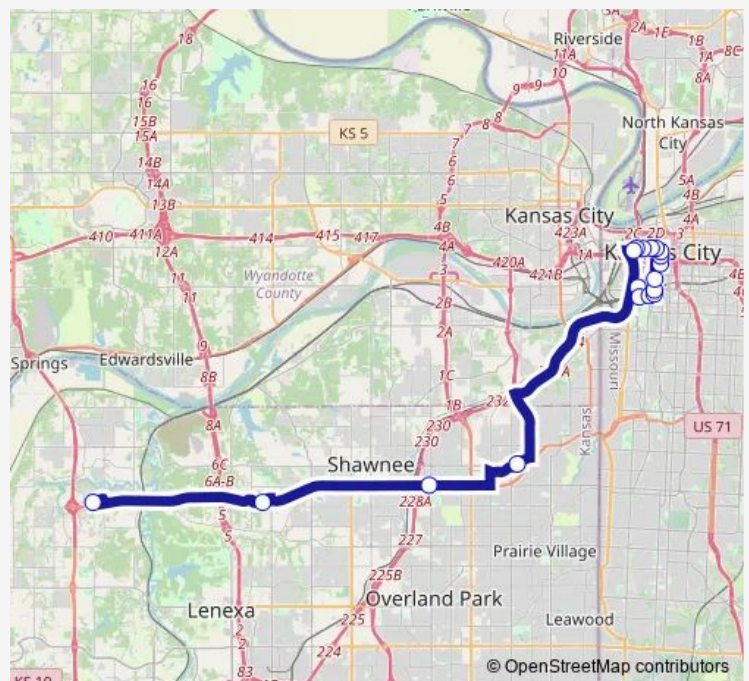

ON Shawnee Mission Pkwy AT Antioch RD WB Farside

Shawnee Station Park AND Ride

ON W 66th AT Hilltop Dr

Route schedule

ON Broadway AT Southwest Blvd Sb — ON W 66th AT Hilltop Dr

Monday 15:25-17:25

Tuesday 15:25-17:25

Wednesday 15:25-17:25

Thursday 15:25-17:25

Friday 15:25-17:25

Saturday —

Sunday —

Route info

Direction: ON Broadway AT Southwest Blvd Sb

Stops: 18

Trip Duration: 1 hour 1 min

■ 563 — Shawnee Express

Direction

ON W 66th AT Hilltop Dr — ON Pennsylvania AT 12th Southbound

18 stops

[Open route schedule](#)

ON W 66th AT Hilltop Dr

Shawnee Station Park AND Ride

ON Shawnee Mission Parkway AT Antioch RD Eb

Mission Transit Center BAY #5

ON Broadway AT Southwest Blvd Sb

ON Pershing AT Broadway Westbound Nearside

ON Pershing AT Main Eb

ON Grand AT Pershing Farside Northbound