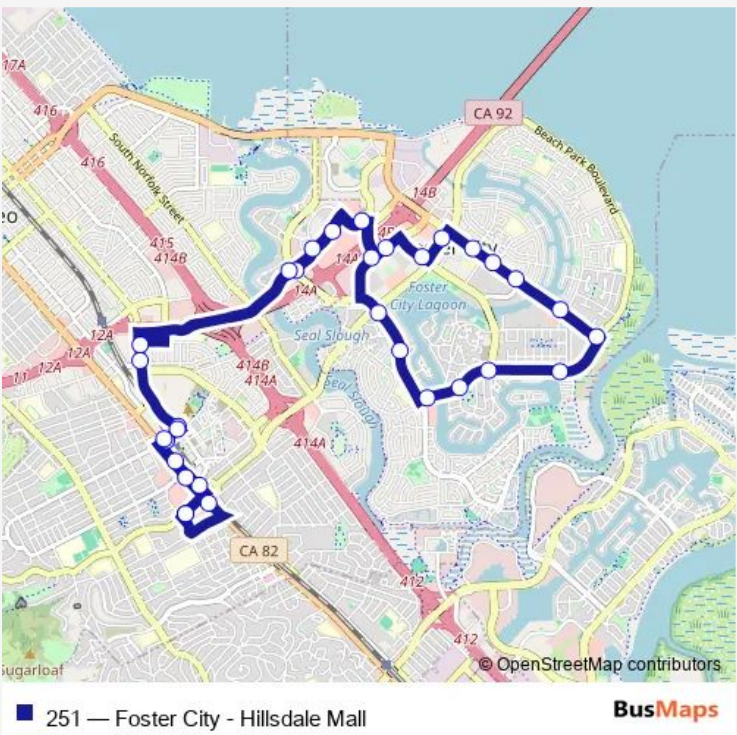

# Bus 251 Foster City - Hillsdale Mall

[Go to website](#)

**Direction**  
 W Hillsdale Blvd & Edison St-Bay 7 — W Hillsdale Blvd & Edison St-Bay 7

32 stops

[Open route schedule](#)

- W Hillsdale Blvd & Edison St-Bay 7
- El Camino Real & Hillsdale Blvd
- El Camino Real & 31st Ave
- 28th Ave & Hillsdale Station
- Delaware St & E 28th Ave
- S Delaware St & Bermuda Dr
- Fashion Island Blvd & Mariners Island Blvd
- Bridgepointe Pkwy & Chess Dr
- Metro Center Blvd & Vintage Park Dr
- Edgewater Blvd & E Hillsdale Blvd
- Edgewater Blvd & Regulus St
- Beach Park Blvd & Edgewater Blvd
- Beach Park Blvd & Farragut Blvd
- Beach Park Blvd & Halsey Blvd
- Beach Park Blvd & Cutter St
- Foster City Blvd & Beach Park Blvd
- Foster City Blvd & Marlin Ave
- Foster City Blvd & Bounty Dr
- Foster City Blvd & Polynesia Dr
- Foster City Blvd & Balclutha Dr
- E Hillsdale Blvd & Foster City Blvd

Route schedule  
 W Hillsdale Blvd & Edison St-Bay 7 — W Hillsdale Blvd & Edison St-Bay 7

Monday	06:40-19:40
Tuesday	06:40-19:40
Wednesday	06:40-19:40
Thursday	06:40-19:40
Friday	06:40-19:40
Saturday	07:40-18:40
Sunday	07:40-18:40

**Route info**

Direction: W Hillsdale Blvd & Edison St-Bay 7

Stops: 32

Trip Duration: 0 hour 47 min

Shell Blvd & E Hillsdale Blvd

Metro Center Blvd & Vintage Park Dr

Chess Dr & Vintage Park Dr

Fasion Island Blvd & Bridgepointe Cir

Fashion Island Blvd & Mariners Blvd

S Delaware St & Pacific Blvd

Delaware St & E 28th Ave

28th Ave & Hillsdale Station

El Camino Real & 31st Ave-Hillsdale Shopping Ctr

El Camino Real & Hillsdale Blvd

W Hillsdale Blvd & Edison St-Bay 7