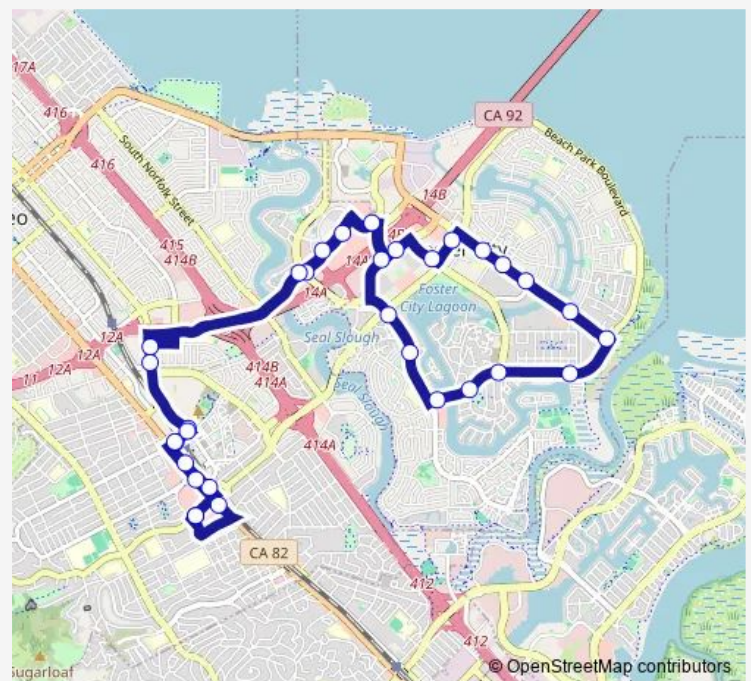

# Bus 251 Foster City - Hillsdale Mall

[Go to website](#)

**Direction**  
 W Hillsdale Blvd & Edison St-Bay 7 — W Hillsdale Blvd & Edison St-Bay 7

32 stops

[Open route schedule](#)

- W Hillsdale Blvd & Edison St-Bay 7
- El Camino Real & Hillsdale Blvd
- El Camino Real & 31st Ave
- 28th Ave & Hillsdale Station
- Delaware St & E 28th Ave
- S Delaware St & Bermuda Dr
- Fashion Island Blvd & Mariners Island Blvd
- Bridgepointe Pkwy & Chess Dr
- Metro Center Blvd & Vintage Park Dr
- Edgewater Blvd & E Hillsdale Blvd
- Edgewater Blvd & Regulus St
- Beach Park Blvd & Edgewater Blvd
- Beach Park Blvd & Farragut Blvd
- Beach Park Blvd & Halsey Blvd
- Beach Park Blvd & Cutter St
- Foster City Blvd & Beach Park Blvd
- Foster City Blvd & Marlin Ave
- Foster City Blvd & Bounty Dr
- Foster City Blvd & Polynesia Dr
- Foster City Blvd & Balclutha Dr
- E Hillsdale Blvd & Foster City Blvd

**Route schedule**

W Hillsdale Blvd & Edison St-Bay 7 — W Hillsdale Blvd & Edison St-Bay 7

Monday	06:40-19:40
Tuesday	06:40-19:40
Wednesday	06:40-19:40
Thursday	06:40-19:40
Friday	06:40-19:40
Saturday	07:40-18:40
Sunday	07:40-18:40

**Route info**

Direction: W Hillsdale Blvd & Edison St-Bay 7

Stops: 32

Trip Duration: 0 hour 47 min

■ 251 — Foster City - Hillsdale Mall

Shell Blvd & E Hillsdale Blvd

Metro Center Blvd & Vintage Park Dr

Chess Dr & Vintage Park Dr

Fasion Island Blvd & Bridgepointe Cir

Fashion Island Blvd & Mariners Blvd

S Delaware St & Pacific Blvd

Delaware St & E 28th Ave

28th Ave & Hillsdale Station

El Camino Real & 31st Ave-Hillsdale Shopping Ctr