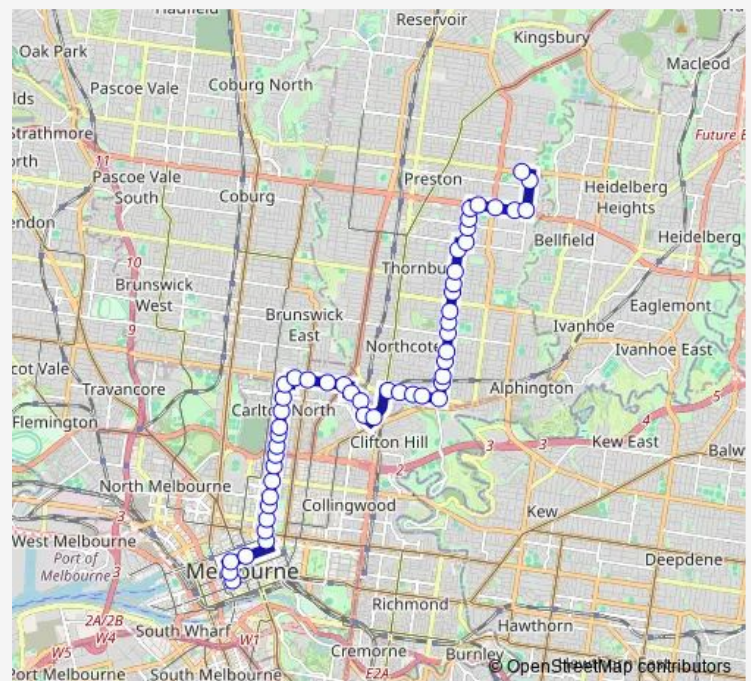

Murray Rd/Chifley Dr (Preston)

Bell St/Chifley Dr (Preston)

Chifley Dr/Bell St (Preston)

Cope St/Bell St (Preston)

Daley St/Bell St (Preston)

Albert St/Bell St (Preston)

Victoria St/Bell St (Preston)

Mornane St/Victoria St (Preston)

Christmas St/Victoria Rd (Northcote)

Northcote Aquatic Centre/Victoria Rd (Northcote)

Separation St/Victoria Rd (Northcote)

Mitchell St/Victoria Rd (Northcote)

Bastings St/Victoria Rd (Northcote)

Route schedule

Northland Shopping Centre/Murray Rd (Preston) — Little Collins St/Queen St (Melbourne City)

Monday 07:10-20:39

Tuesday 07:10-20:39

Wednesday 07:10-20:39

Thursday 07:10-20:39

Friday 06:53-20:39

Saturday 07:49-18:52

Sunday 08:10-16:49

Route info

Direction: Northland Shopping Centre/Murray Rd (Preston)

Stops: 53

Trip Duration: 0 hour 44 min

251 — Northland SC - City (Queen St)

Clarke St/Victoria Rd (Northcote)

Dennis Railway Station/Victoria Rd (Northcote)