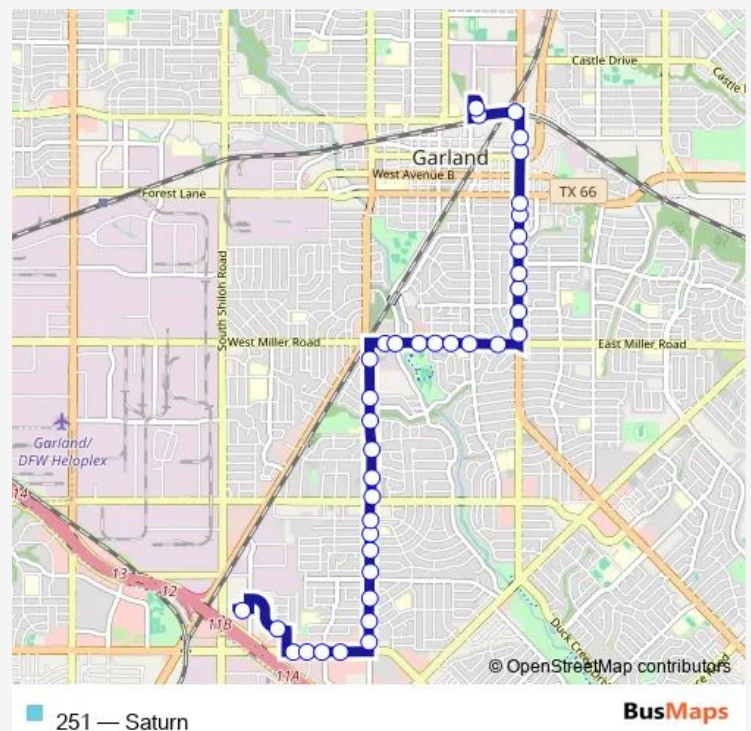

Saturn @ Sharon - N - Ns

Miller @ Glenbrook - E - Mb

Miller @ Glenbrook - E - Ns

Route schedule

SOUTH GARLAND TC — DOWNTOWN GARLAND STATION

Monday	05:00-24:00
Tuesday	05:00-24:00
Wednesday	05:00-24:00
Thursday	05:00-24:00
Friday	05:00-24:00
Saturday	05:00-24:00
Sunday	05:00-24:00

Route info

Direction: SOUTH GARLAND TC

Stops: 39

Trip Duration: 0 hour 24 min

Miller @ Edgefield - E - Fs

Miller @ Evergreen - E - Fs

Miller @ Skillman - E - Ns

Miller @ 5TH - E - Ns

Miller @ Saturn - W - Mb

SATURN @ MILLER - S - FS

Route schedule

DOWNTOWN GARLAND STATION — SOUTH GARLAND TC

Monday 05:30-00:30⁺¹Tuesday 05:30-00:30⁺¹Wednesday 05:30-00:30⁺¹Thursday 05:30-00:30⁺¹Friday 05:30-00:30⁺¹Saturday 05:30-00:30⁺¹Sunday 05:30-00:30⁺¹

Route info

Direction: DOWNTOWN GARLAND STATION

Stops: 43

Trip Duration: 0 hour 24 min

Saturn @ Sharon - S - Ns

Saturn @ Greenwood - S - Ns

SATURN @ ANITA - S - NS

Saturn @ Kynn - S - Ns