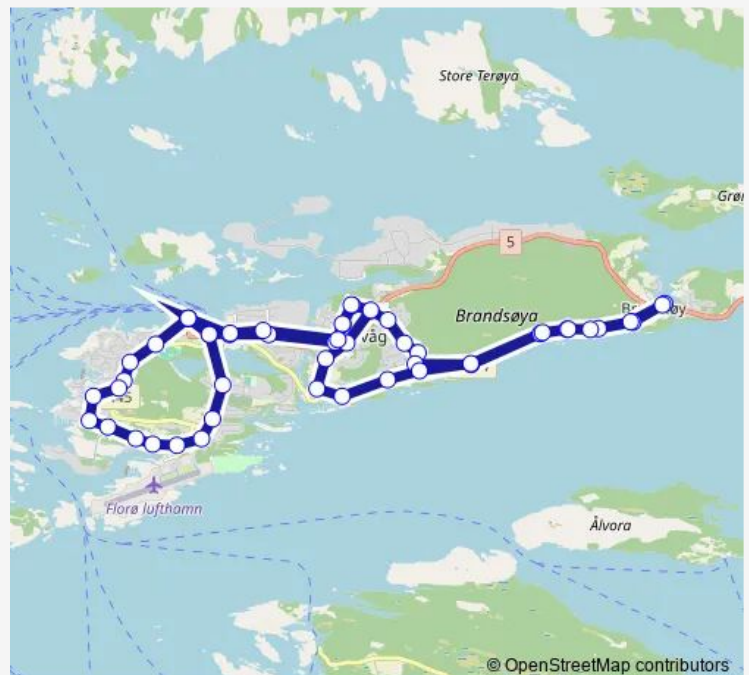

Krokane rv. 5

Furutun

Solbakken

Route schedule

Florø terminal — Florø terminal

Monday —

Tuesday —

Wednesday —

Thursday —

Friday —

Saturday —

Sunday 00:00-03:00

Route info

Direction: Florø terminal

Stops: 52

Trip Duration: 0 hour 57 min