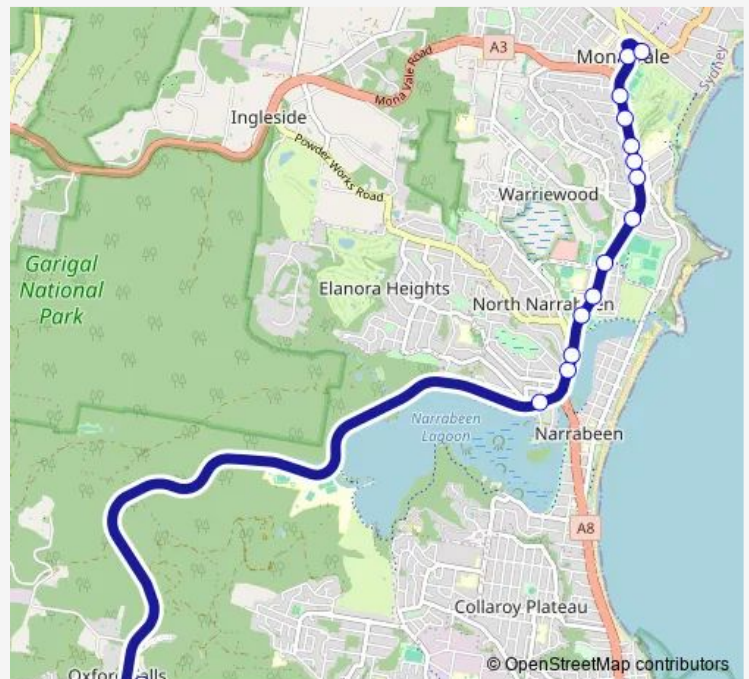

# School Bus 251 Oxford Falls Grammar School to Pittwater Place Shopping Centre

[Go to website](#)

**Direction**

Oxford Falls Grammar School, Oxford Falls Rd — Pittwater Place Shopping Centre, Park St

15 stops

Pittwater Rd At Namona St

Warriewood B-Line, Pittwater Rd

Pittwater Rd Before Warriewood Rd

Pittwater Rd At Elimatta Rd

Pittwater Rd Opp Coronation St

Pittwater Rd Before Jenkins St

Pittwater Rd At Rowan St

Pittwater Rd Opp Mona Vale Bowling Club

Pittwater Rd Opp Village Park

Pittwater Place Shopping Centre, Park St

**Route schedule**

Oxford Falls Grammar School, Oxford Falls Rd — Pittwater Place Shopping Centre, Park St

Monday	15:45
Tuesday	15:45
Wednesday	15:45
Thursday	15:45
Friday	—
Saturday	—
Sunday	—

**Route info**

Direction: Oxford Falls Grammar School, Oxford Falls Rd

Stops: 15

Trip Duration: 0 hour 24 min

251 School Bus time schedules and route maps are available in an offline PDF at [busmaps.com](https://busmaps.com). Use the [busmaps.com](https://busmaps.com) website to see live bus times, train schedule or subway schedule, and step-by-step directions for all public transit in Sydney