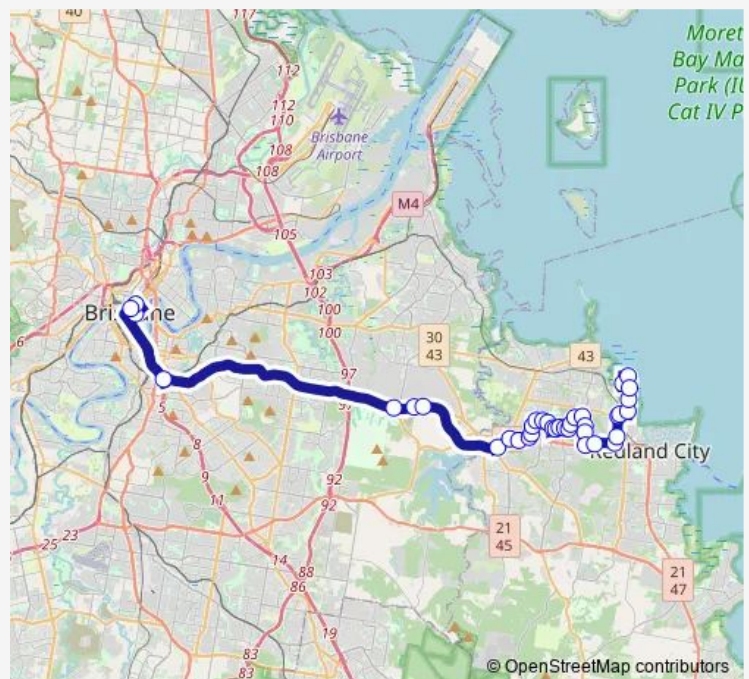

### Route schedule

Rose St near Hilliard St — Ann Street Stop 10A at King George Square

Monday 05:42-07:12

Tuesday 05:42-07:12

Wednesday 05:42-07:12

Thursday 05:42-07:12

Friday 05:42-07:12

Saturday —

### Route info

Direction: Rose St near Hilliard St

Stops: 36

Trip Duration: 1 hour 26 min

251 — Ormiston - Brisbane City

Bluebell St at Celosia St

Bluebell St near Gerbera St

Abelia St near Amarylis St

Abelia St near Armando St

Finucane Road at Moreton Institute of Tafe

Finucane Rd at Willard Road

Moreton Bay Rd at Dan St

Capalaba park 'n' ride, platform 1

Old Cleveland Rd near Bacton Rd

Old Cleveland Rd near Bacton Rd

## Route schedule

Elizabeth Street Stop 85 — Wellington St near Oak St

Monday 16:08-17:38

Tuesday 16:08-17:38

Wednesday 16:08-17:38

Thursday 16:08-17:38

Friday 16:08-17:38

Saturday —