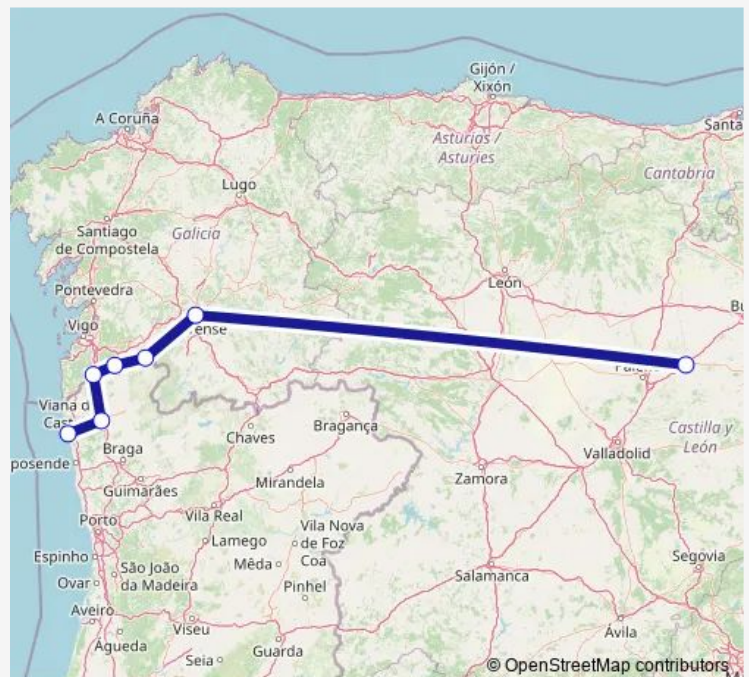

Melgaço

Monção

Valença Do Minho

Ponte De Lima

Viana Do Castelo

Route schedule

Area Suco — Viana Do Castelo

Monday —

Tuesday —

Wednesday 06:30

Thursday —

Friday 06:30

Saturday —

Sunday 06:30

Route info

Direction: Area Suco

Stops: 7

Trip Duration: 7 hour 0 min

■ 251 — 251-3 : Bale - Suco

251 Bus time schedules and route maps are available in an offline PDF at busmaps.com. Use the busmaps.com website to see live bus times, train schedule or subway schedule, and step-by-step directions for all public transit in Ponte de Lima