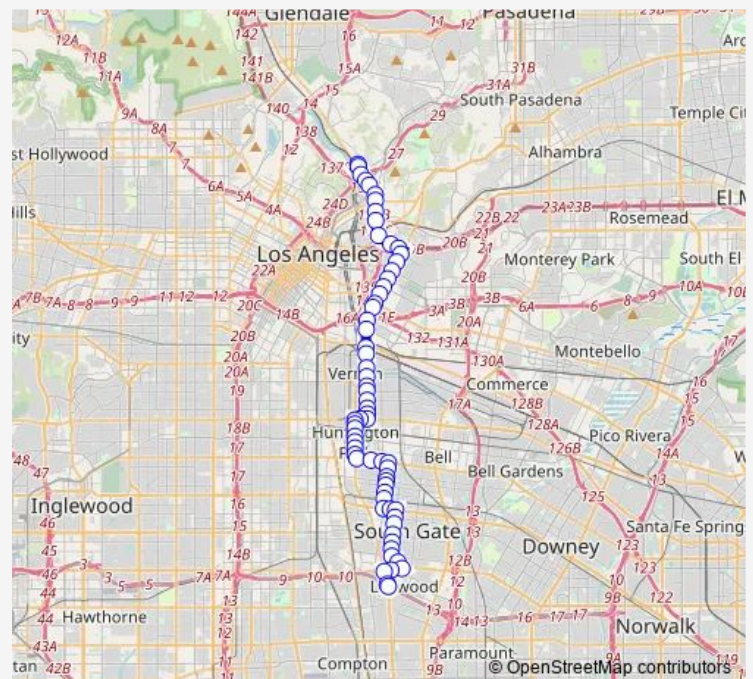

Eagle Rock / Avenue 36

### Route schedule

Colorado / Eagledale — Palm & Seville Terminal

Monday 07:46-18:54

Tuesday 07:46-18:54

Wednesday 07:46-18:54

Thursday 07:46-18:54

Friday 07:46-18:54

Saturday 04:57-17:50

### Route info

Direction: Colorado / Eagledale

Stops: 79

Trip Duration: 1 hour 37 min

251 — Metro Local Line

Eagle Rock / Avenue 34

Eagle Rock / Estara

Eagle Rock / Avenue 33