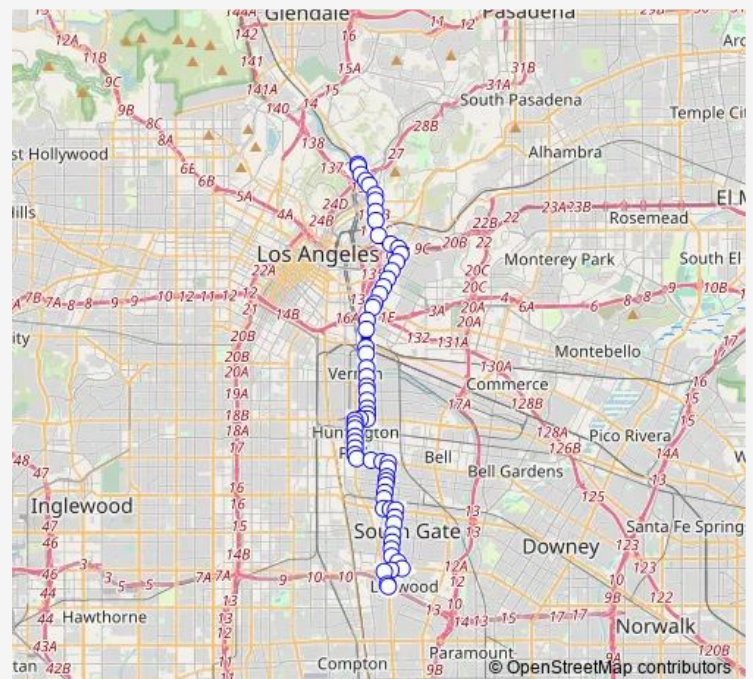

Eagle Rock / Avenue 36

### Route schedule

Colorado / Eagledale — Palm & Seville Terminal

Monday 07:46-18:54

Tuesday 07:46-18:54

Wednesday 07:46-18:54

Thursday 07:46-18:54

Friday 07:46-18:54

Saturday 04:57-17:50

### Route info

Direction: Colorado / Eagledale

Stops: 79

Trip Duration: 1 hour 34 min

251 — Metro Local Line

Eagle Rock / Avenue 34

Eagle Rock / Estara

Eagle Rock / Avenue 33