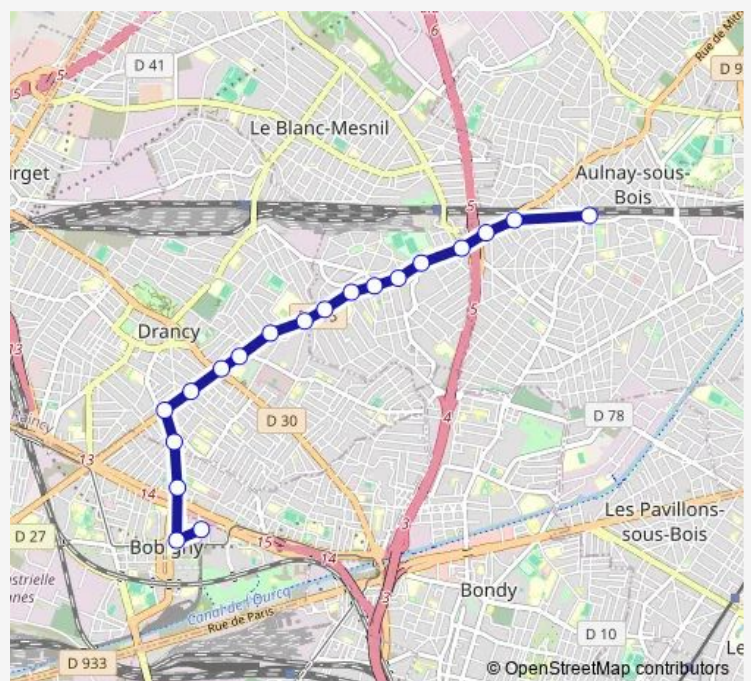

Aulnay-Sous-Bois Rer

Route schedule

Bobigny - Pablo Picasso — Aulnay-Sous-Bois Rer

Monday 05:05-22:30

Tuesday 05:05-22:30

Wednesday 05:05-22:30

Thursday 05:05-22:30

Friday 05:05-22:30

Saturday 05:05-22:10

Sunday 14:18-22:10

Route info

Direction: Bobigny - Pablo Picasso

Stops: 19

Trip Duration: 0 hour 29 min

251 — (Bobigny - Pablo Picasso <-> Aulnay-Sous-Bois RER) - Aller

Direction

Charles Gide — Aulnay-Sous-Bois Rer

15 stops

[Open route schedule](#)

Charles Gide

Jane Joye

Place DU 19 Mars 1962

Auguste Blanqui

Barbusse - Croizat