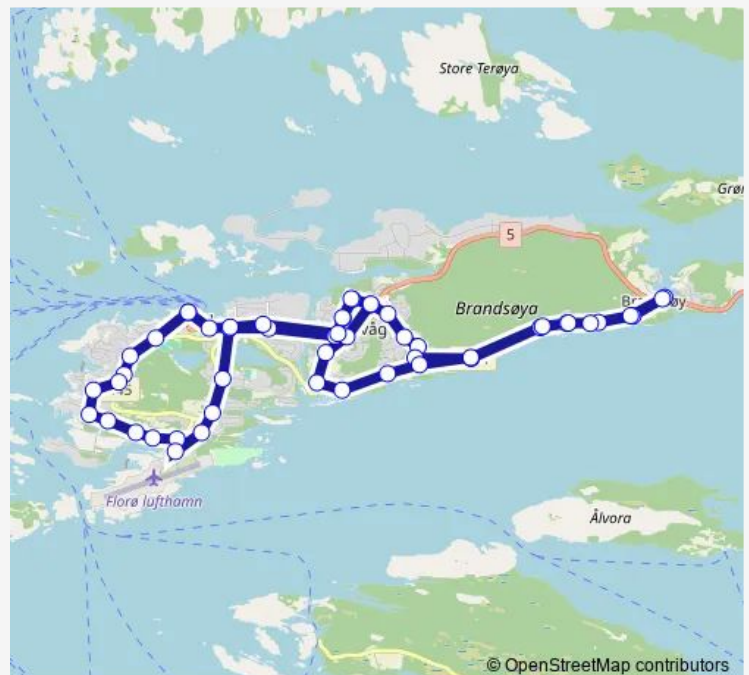

Furutun

Solbakken

Furehaugane barnehage

Route schedule

Florø terminal — Florø terminal

Monday	15:00-16:00
Tuesday	15:00-16:00
Wednesday	15:00-16:00
Thursday	15:00-16:00
Friday	15:00-16:00
Saturday	—
Sunday	—

Route info

Direction: Florø terminal

Stops: 43

Trip Duration: 0 hour 57 min

■ 251 — Bybuss 1 Florø

BusMaps

Botnaholten

Torvmyrane skule

Thursday 07:00-22:00

Friday 07:00-22:00

Saturday 09:00-16:00

Sunday —

Route info

Direction: Florø terminal

Stops: 51

Trip Duration: 0 hour 57 min