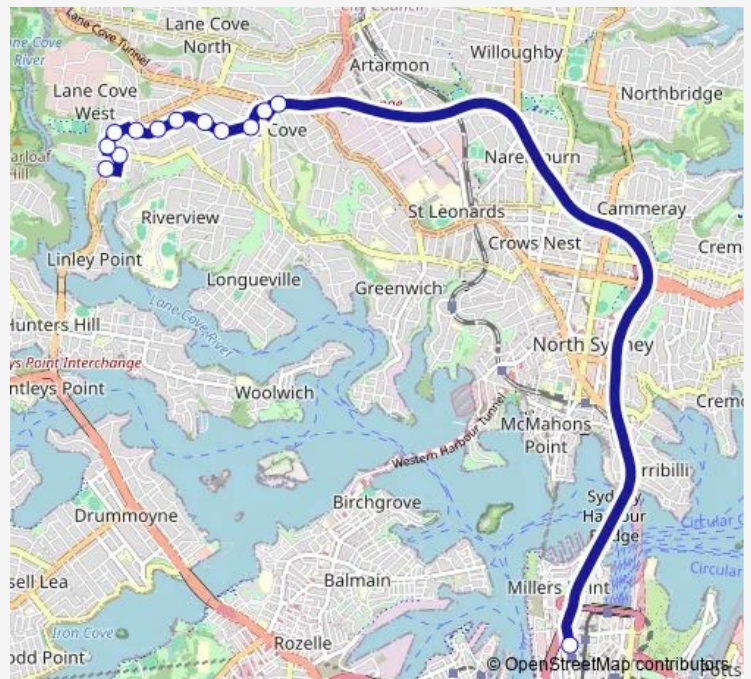

Lane Cove Post Office, Burns Bay Rd

Birdwood Av Before Longueville Rd

Lane Cove Interchange, Longueville Rd, Stand A

Wynyard Station, York St, Stand P

Route schedule

Cope St Opp Caroline Chisholm Aged Care Facility — Wynyard Station, York St, Stand P

Monday	06:25-09:25
Tuesday	06:25-09:25
Wednesday	06:25-09:25
Thursday	06:25-09:25
Friday	06:25-09:25
Saturday	—
Sunday	—

Route info

Direction: Cope St Opp Caroline Chisholm Aged Care Facility

Stops: 13

Trip Duration: 0 hour 24 min

### Direction

Wynyard Station, York St, Stand J — Cope St Opp Caroline Chisholm Aged Care Facility

14 stops

[Open route schedule](#)

Wynyard Station, York St, Stand J

Wynyard Station, Clarence St, Stand R

Lane Cove Interchange, Longueville Rd, Stand C

### Route schedule

Wynyard Station, York St, Stand J — Cope St Opp Caroline Chisholm Aged Care Facility

Monday 16:10-19:10

Tuesday 16:10-19:10

Wednesday 16:10-19:10

Thursday 16:10-19:10

Friday 16:10-19:10

Saturday —