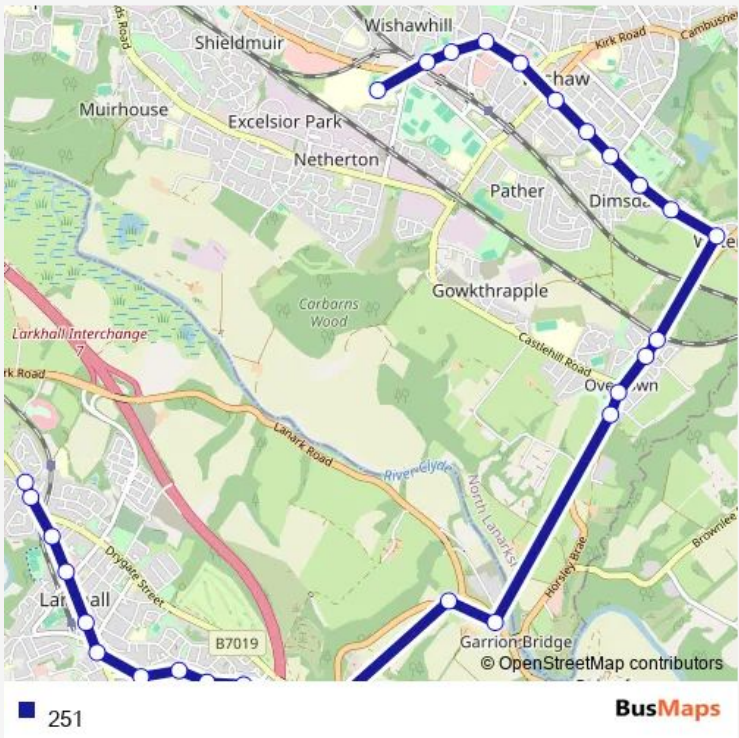

Bus 251

[Go to website](#)

Direction
 Wishaw General Hospital — Pentland Crescent
 28 stops
[Open route schedule](#)

- Wishaw General Hospital
- Heathery Road
- Cleland Road
- Dryburgh Road
- Wishaw Old Parish Church
- Young Street
- Pather Street
- Greenhead Road
- Creamery Road
- Burnhall Street
- Overtown Road
- Gill Road
- Jacobs Ladder Way
- Castlehill Road
- Gourlay Drive
- Cornsilloch Cottage
- Cornsilloch Brae
- Ashgillhead Road
- Shawrigg Road
- Wilkie Crescent
- Field Road

Route schedule
 Wishaw General Hospital — Pentland Crescent

Monday	06:59-22:06
Tuesday	06:59-22:06
Wednesday	06:59-22:06
Thursday	06:59-22:06
Friday	06:59-22:06
Saturday	08:01-22:06
Sunday	09:04-22:04

Route info
 Direction: Wishaw General Hospital
 Stops: 28
 Trip Duration: 0 hour 25 min

Pentland Crescent — Wishaw General Hospital

28 stops

[Open route schedule](#)

Pentland Crescent

Summerlee road

Bryce Gardens

Montgomery Street

Gallowhill

Wednesday 07:25-21:33

Thursday 07:25-21:33

Friday 07:25-21:33

Saturday 08:31-21:33

Sunday 08:33-21:33

Route info

Direction: Pentland Crescent

Stops: 28