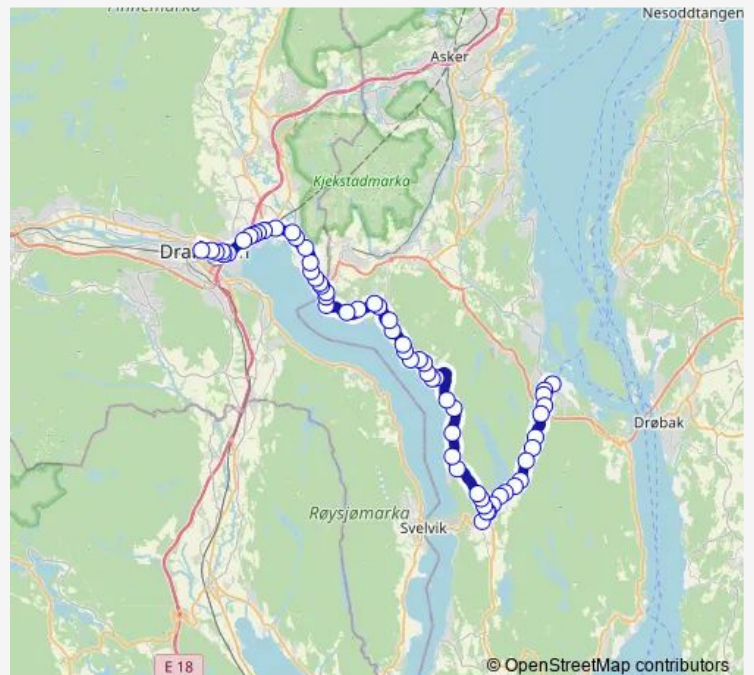

Saturday 09:43-13:43

Sunday —

Route info

Direction: Sætre bussterminal

Stops: 61

Trip Duration: 0 hour 57 min

Småskjær

Rørvik