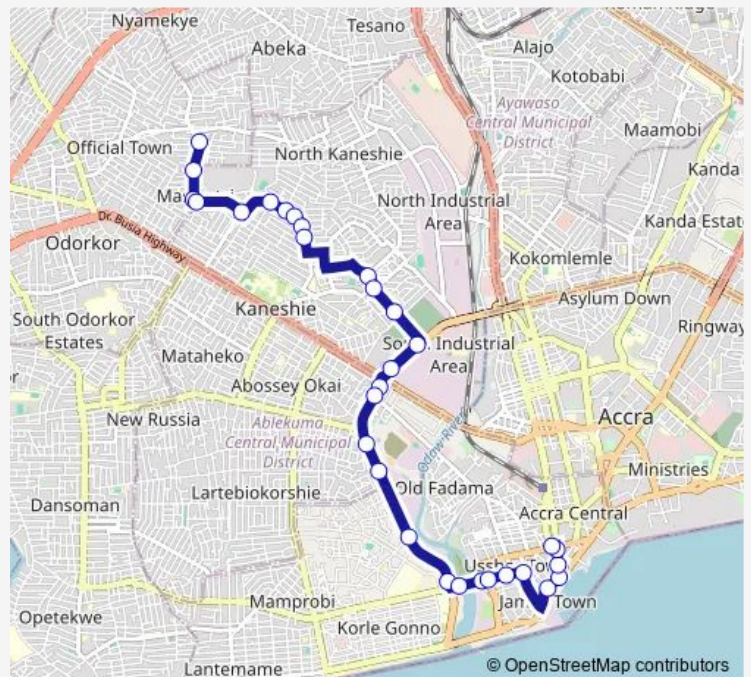

Mother's Inn

Roundabout

Awudome

State Transport

Roundabout

Abossey Okai

Total

Ayigbe Town

Add a name to the stop with Junglebus app

Mortuary

Junction

Route schedule

Darkuman — Accra Post Office

Monday 06:00

Tuesday 06:00

Wednesday 06:00

Thursday 06:00

Friday 06:00

Saturday 06:00

Sunday 06:00

Route info

Direction: Darkuman

Stops: 31

Trip Duration: 0 hour 47 min