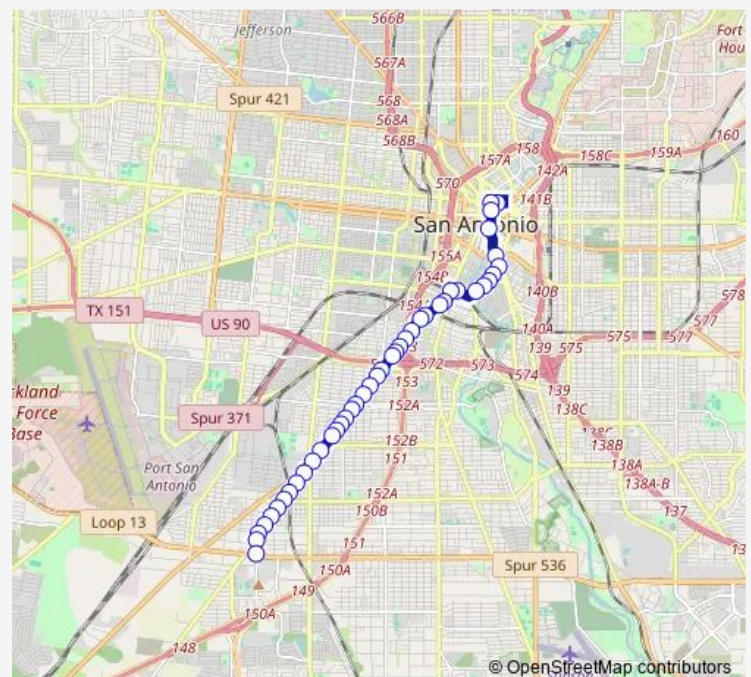

ST. Mary'S Between Travis & Houston

ST Marys Bet. Market & Villita

S. ST. Mary'S & King William

S. ST. Mary'S & Alamo

S. Alamo & Beaugard

S. Alamo & E. Sheridan

S. Alamo & Johnson

S. Alamo AT THE SAN Antonio River

Nogalitos & Drake

Nogalitos & S. Park

Nogalitos & Roslyn

Route schedule

Pecan & Navarro — Barlite & S.W. Military Dr.

Monday	22:30-00:30 ⁺¹
Tuesday	22:30-00:30 ⁺¹
Wednesday	22:30-00:30 ⁺¹
Thursday	22:30-00:30 ⁺¹
Friday	22:30-00:30 ⁺¹
Saturday	22:30-00:30 ⁺¹
Sunday	22:30-00:30 ⁺¹

Route info

Direction: Pecan & Navarro

Stops: 43

Trip Duration: 0 hour 22 min

251 — Nogalitos / Kirk 51-62 Lineup

Nogalitos & Taft

Nogalitos & E. Thompson

Nogalitos Opposite Recio

Route info

Direction: Barlite & S.W. Military Dr.

Stops: 51

Trip Duration: 0 hour 31 min

Frio City RD. Opposite Dorris

Frio City RD. & Drake

Frio City RD. Opposite Brady

Frio City RD. Opposite S. Nueces