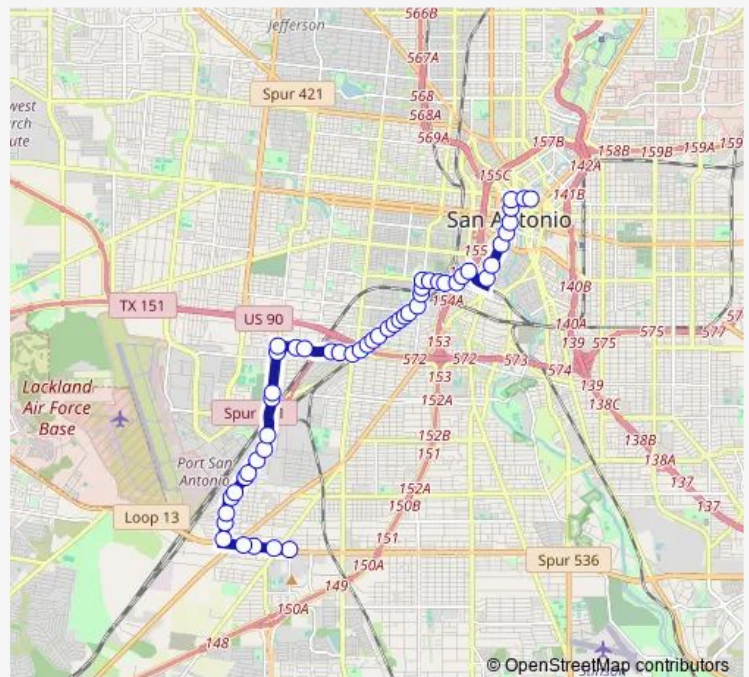

### Route schedule

Pecan & Navarro — BARLITE & S.W. MILITARY DR.

|           |                           |
|-----------|---------------------------|
| Monday    | 22:30-00:30 <sup>+1</sup> |
| Tuesday   | 22:30-00:30 <sup>+1</sup> |
| Wednesday | 22:30-00:30 <sup>+1</sup> |
| Thursday  | 22:30-00:30 <sup>+1</sup> |
| Friday    | 22:30-00:30 <sup>+1</sup> |
| Saturday  | 22:30-00:30 <sup>+1</sup> |
| Sunday    | 22:30-00:30 <sup>+1</sup> |

### Route info

Direction: Pecan & Navarro

Stops: 43

Trip Duration: 0 hour 22 min

251 — Nogalitos / Kirk 51-62 Lineup

Nogalitos & Taft

Nogalitos & E. Thompson

Nogalitos Opposite Recio

## Route schedule

BARLITE &amp; S.W. MILITARY DR. — Pecan &amp; Navarro

Monday 22:52-00:52<sup>+1</sup>Tuesday 22:52-00:52<sup>+1</sup>Wednesday 22:52-00:52<sup>+1</sup>Thursday 22:52-00:52<sup>+1</sup>Friday 22:52-00:52<sup>+1</sup>Saturday 22:52-00:52<sup>+1</sup>Sunday 22:52-00:52<sup>+1</sup>

## Route info

Direction: BARLITE &amp; S.W. MILITARY DR.

Stops: 51

Trip Duration: 0 hour 31 min

Frio City RD. Opposite Dorris

Frio City RD. & Drake

Frio City RD. Opposite Brady

Frio City RD. Opposite S. Nueces