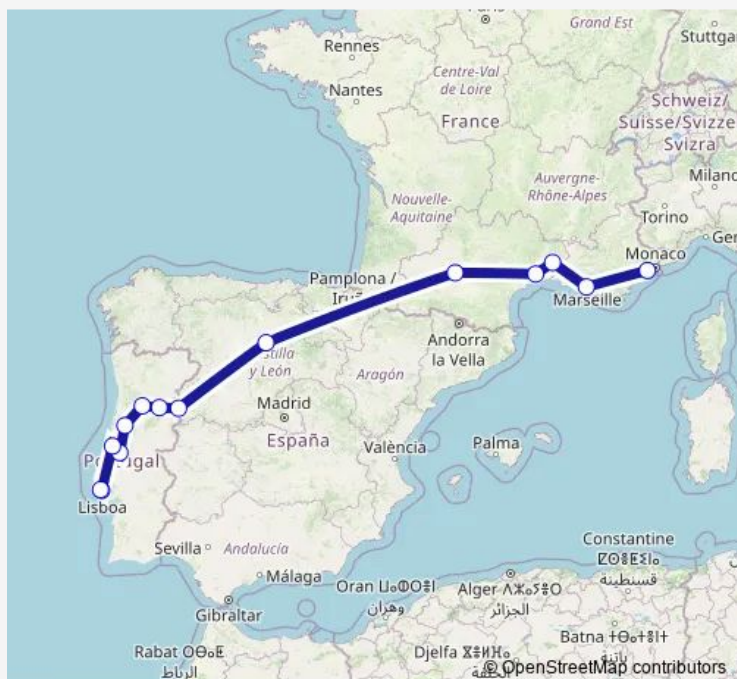

Bus 251 251-1 : Nice - Suco

[Go to website](#)

Direction

Nice Aéroport — Lisboa Sete Rios

14 stops

[Open route schedule](#)

Nice Aéroport

Marseille

Nîmes - Gare routière

Montpellier

Toulouse

Area Suco

Vilar Formoso

Celorico Da Beira

Viseu

Coimbra

Pombal

Leiria

Lisboa Oriente

Lisboa Sete Rios

Route schedule

Nice Aéroport — Lisboa Sete Rios

Monday 16:30

Tuesday 16:30

Wednesday 16:30

Thursday 16:30

Friday 16:30

Saturday 16:30

Sunday 16:30

Route info

Direction: Nice Aéroport

Stops: 14

Trip Duration: 24 hour 0 min