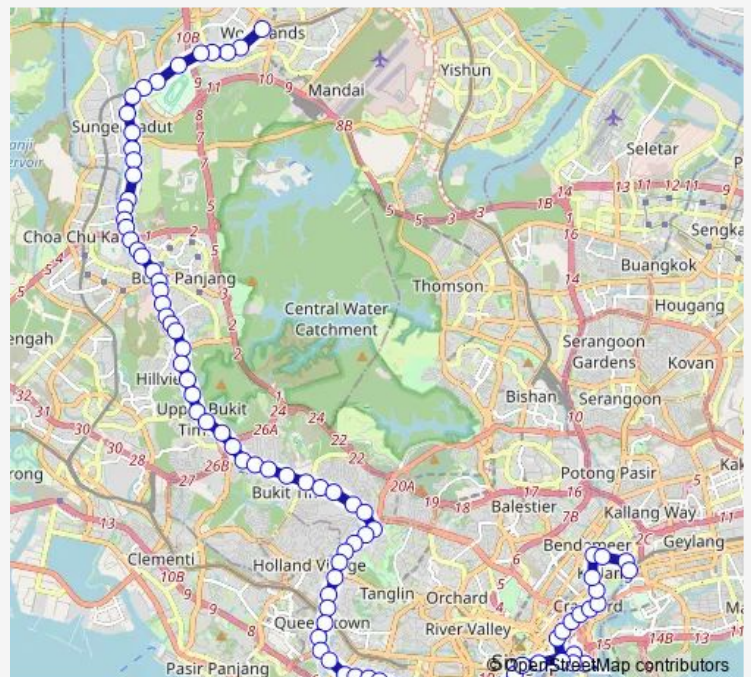

Bus 961m

[Go to website](#)

Direction

Woodlands Temp Int — Lor 1 Geylang Ter

89 stops

[Open route schedule](#)

- Woodlands Temp Int
- Blk 347
- Blk 320
- Opp Marsiling Stn
- Blk 402
- Opp W'Lands Ind Pk D St 1
- Kranji Stn
- S'pore Turf Club
- Kranji War Memorial
- Bef Jln Bumbong
- Aft Jln Bumbong
- Aft Mandai Rd
- Aft Mandai Est
- Opp Da Di Glass
- Opp Yew Tee Ind Est Blk 1
- Opp Yew Tee Ind Est
- Opp Heavy Veh Pk
- Bef Yew Tee Flyover
- Aft Yew Tee Flyover
- Aft KJE Slip Rd
- Blk 632 Cp

Route schedule

Woodlands Temp Int — Lor 1 Geylang Ter

Monday	—
Tuesday	—
Wednesday	—
Thursday	—
Friday	—
Saturday	—
Sunday	05:50

Route info

Direction: Woodlands Temp Int

Stops: 89

Trip Duration: 2 hour 32 min

■ 961m

Opp Junction 10

Bt Panjang Stn Exit A/Lrt

The Linear

Bef Hazel Pk Terr

Cashew Stn

Assumption Pathway Sch

Aft Assumption Eng Sch