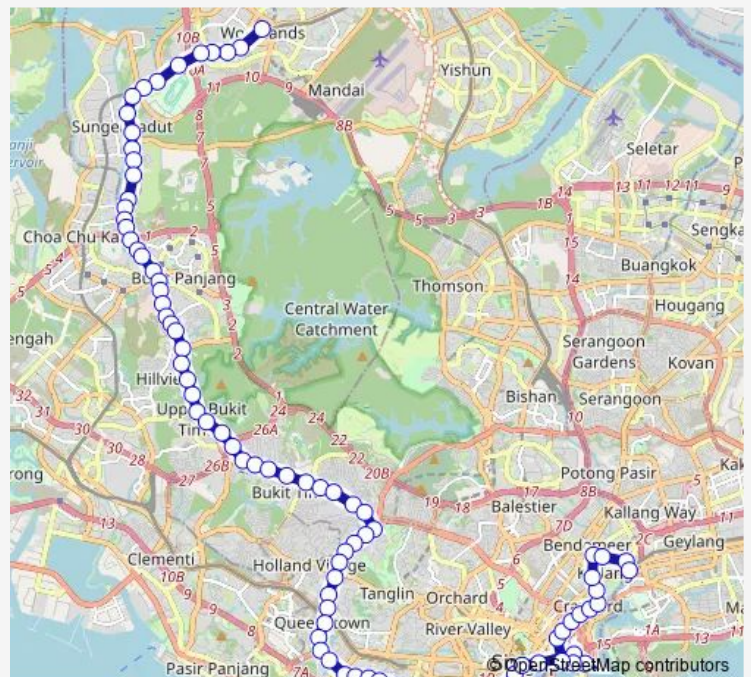

### Direction

Woodlands Temp Int — Lor 1 Geylang Ter

89 stops

[Open route schedule](#)

- Woodlands Temp Int
- Blk 347
- Blk 320
- Opp Marsiling Stn
- Blk 402
- Opp W'Lands Ind Pk D St 1
- Kranji Stn
- S'pore Turf Club
- Kranji War Memorial
- Bef Jln Bumbong
- Aft Jln Bumbong
- Aft Mandai Rd
- Aft Mandai Est
- Opp Da Di Glass
- Opp Yew Tee Ind Est Blk 1
- Opp Yew Tee Ind Est
- Opp Heavy Veh Pk
- Bef Yew Tee Flyover
- Aft Yew Tee Flyover
- Aft KJE Slip Rd
- Blk 632 Cp

### Route schedule

Woodlands Temp Int — Lor 1 Geylang Ter

Monday	—
Tuesday	—
Wednesday	—
Thursday	—
Friday	—
Saturday	—
Sunday	05:50

### Route info

Direction: Woodlands Temp Int

Stops: 89

Trip Duration: 2 hour 32 min

961M

Opp Junction 10

Bt Panjang Stn Exit A/Lrt

The Linear