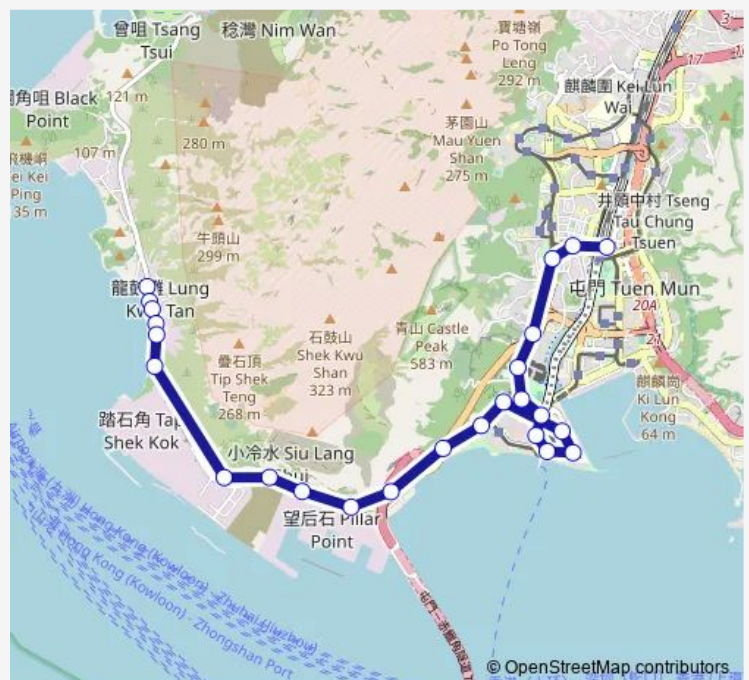

[Ctb] SIU Shan Court, Lung MUN Road[[Kmb] Butterfly Station][Lrtfeeder] LR Butterfly Stop[[Lwb] Butterfly Station

[Lrtfeeder] Yuet WU Villa

[Ctb] Miami Beach Towers, WU Chui Road[[Kmb] Miami Beach Towers][Lrtfeeder] Miami Beach Towers[[Lwb] Miami Beach Towers

Route schedule

[Lrtfeeder] Lung KWU Tan — [Ctb] Tuen MUN Station[[Kmb] Tuen MUN Station BUS Terminus][Lrtfeeder] Tuen MUN Station[[Lrtfeeder] Tuen MUN Station][Lwb] Tuen MUN Station BUS Terminus

Monday	07:15-07:30
Tuesday	07:15-07:30
Wednesday	07:15-07:30
Thursday	07:15-07:30
Friday	07:15-07:30
Saturday	—
Sunday	—

Route info

Direction: [Lrtfeeder] Lung KWU Tan

Stops: 25

Trip Duration: 0 hour 43 min

■ K52P — Lung KWU TAN - Tuen MUN Station

[Ctb] Tuen MUN Pier Head, WU Chui Road|[Kmb] Tuen MUN Pier Head BUS Terminus|[Lrtfeeder] Tuen MUN Ferry Pier|[Lwb] Tuen MUN Pier Head