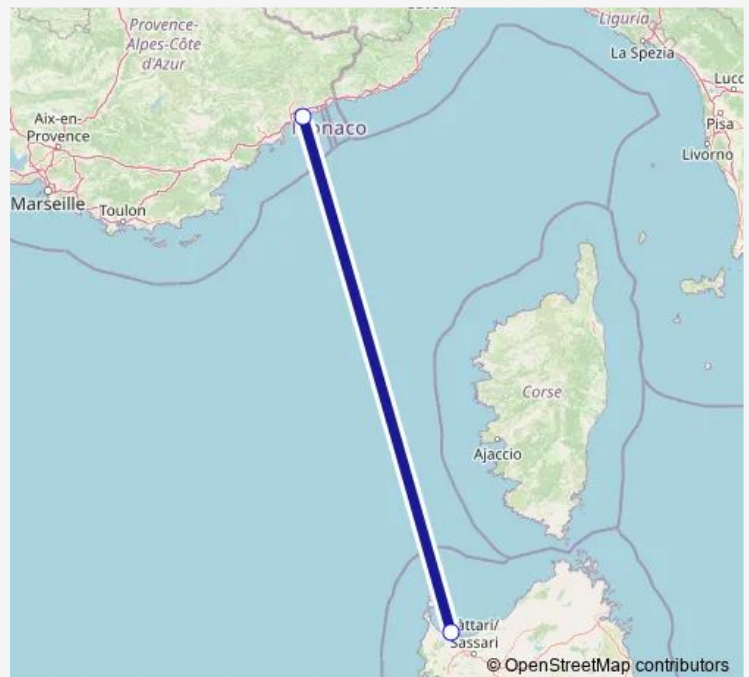

Ferry Nice - Porto Torres

[Go to website](#)

Direction

Nice — Porto-Torres

2 stops

[Open route schedule](#)

Nice

Porto-Torres

Route schedule

Nice — Porto-Torres

Monday	—
Tuesday	19:00-23:55
Wednesday	—
Thursday	19:00
Friday	19:00-20:30
Saturday	08:00
Sunday	18:00-23:55

Route info

Direction: Nice

Stops: 2

Trip Duration: -13 hour 0 min