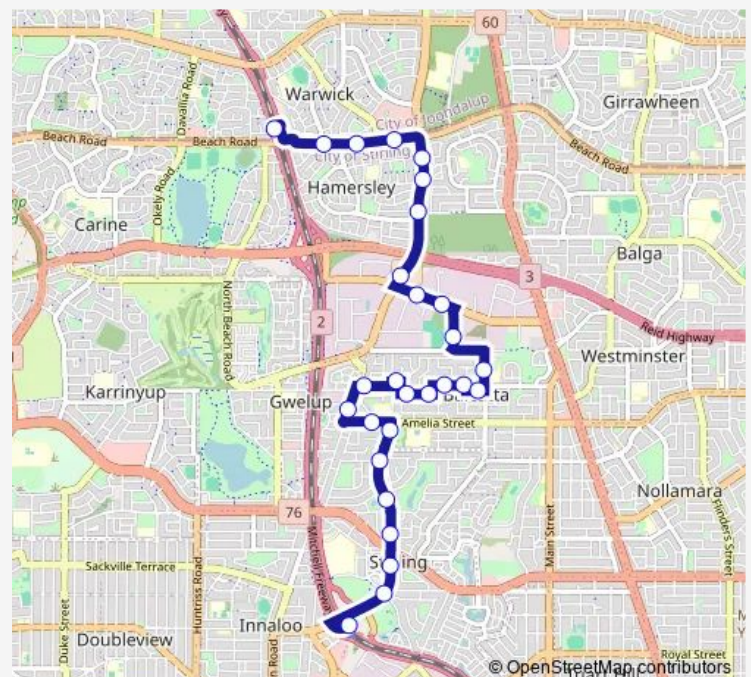

Erindale Rd After Balcatta Rd

Route schedule

Stirling Stn Stand 1 — Warwick Stn Stand 1

Monday	06:58-19:36
Tuesday	06:58-19:36
Wednesday	06:58-19:36
Thursday	06:58-19:36
Friday	06:58-19:36
Saturday	06:42-18:20
Sunday	07:50-18:50

Route info

Direction: Stirling Stn Stand 1

Stops: 28

Trip Duration: 0 hour 22 min

Erindale Rd After Eglinton Cr

Erindale Rd After Aintree St

Erindale Rd After Farm St

Beach Rd - Warwick Grove Shopping Ctr

Beach Rd After Glendale Av

Beach Rd After Belvedere Rd

Warwick Stn Stand 1

Direction

Warwick Stn Stand 3 — Stirling Stn Stand 1

27 stops

[Open route schedule](#)

Warwick Stn Stand 3

Sunday 07:20-18:21

Route info

Direction: Warwick Stn Stand 3

Stops: 27

Trip Duration: 0 hour 25 min

Cedric St After George St

Stirling Stn Stand 1

428 Bus time schedules and route maps are available in an offline PDF at busmaps.com. Use the busmaps.com website to see live bus times, train schedule or subway schedule, and step-by-step directions for all public transit in Perth