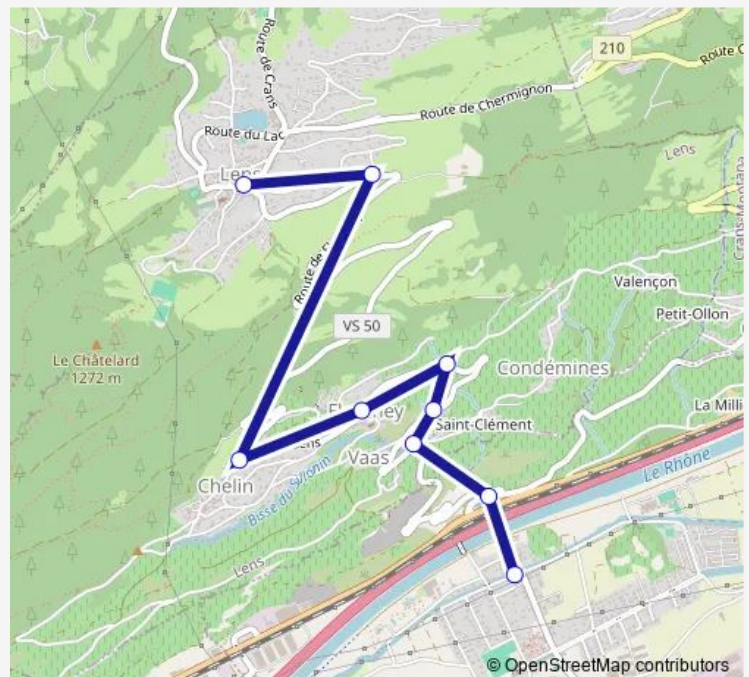

Lens, poste — Granges VS, Grand Canal

Monday 06:02-18:34

Tuesday 06:02-18:34

Wednesday 06:02-18:34

Thursday 06:02-18:34

Friday 06:02-18:34

Saturday 06:02-18:34

Sunday 09:02-18:34

Route info

Direction: Lens, poste

Stops: 9

Trip Duration: 0 hour 22 min

428 — B 428

Direction

Granges VS, Grand Canal — Lens, poste

9 stops

[Open route schedule](#)

Granges VS, Grand Canal

Granges VS, Pissiour

Flanthey, Vaas-d'en-Bas

Flanthey, Oasis

Flanthey, rte de Valençon

Flanthey, poste

Flanthey, Chelin

Friday 07:37-19:07

Saturday 07:37-19:07

Sunday 07:37-19:07

Route info

Direction: Granges VS, Grand Canal

Stops: 9

Trip Duration: 0 hour 22 min

Direction