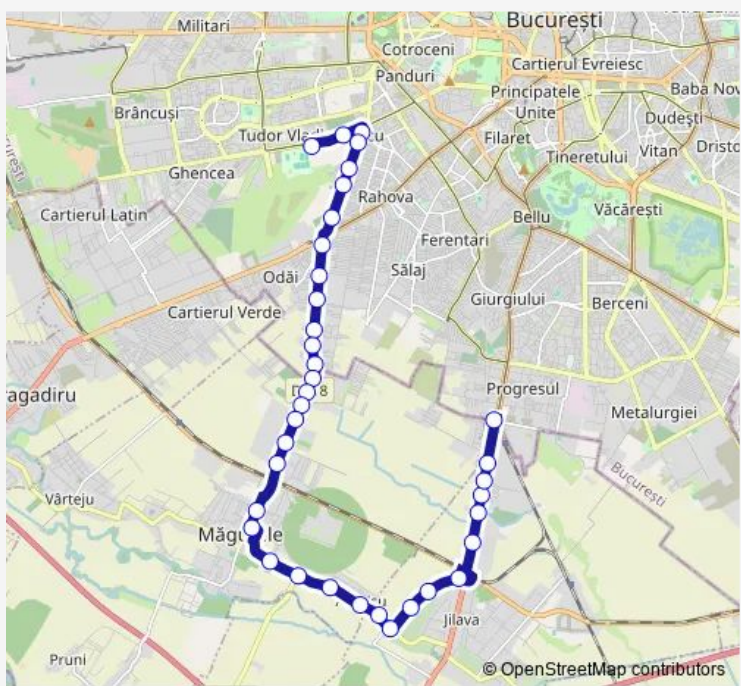

Direction
 Ghencea — C.f.r. Progresul
 36 stops
[Open route schedule](#)

- Ghencea
- Cimitirul Ghencea
- Calea 13 Septembrie
- Piata 13 Septembrie
- Trambitei
- Manea Serban
- Tacerii
- Soseaua Magurele
- Venus
- Soseaua Vartejului
- Slatina
- Curtea De Arges
- Pecinisca
- I.a.i. Magurele
- Livezii
- Cimitirul Magurele
- Constructorilor
- Rocon
- Pasaj C.f.r. Magurele
- Atomistilor 94
- Facultatea De Fizica

Route schedule
 Ghencea — C.f.r. Progresul

Monday	04:40-22:45
Tuesday	04:40-22:45
Wednesday	04:40-22:45
Thursday	04:40-22:45
Friday	04:40-22:45
Saturday	05:20-22:25
Sunday	05:20-22:25

Route info
 Direction: Ghencea
 Stops: 36
 Trip Duration: 0 hour 49 min

Trip Duration: 0 hour 57 min

Curtea De Arges

Slatina

Soseaua Vartejului

Venus

Soseaua Alexandriei

Tacerii

Manea Serban

Trambitei

Piata 13 Septembrie

Petre Ispirescu

Cimitirul Ghencea

Ghencea

Ghencea

428 Bus time schedules and route maps are available in an offline PDF at busmaps.com. Use the busmaps.com website to see live bus times, train schedule or subway schedule, and step-by-step directions for all public transit in Magurele