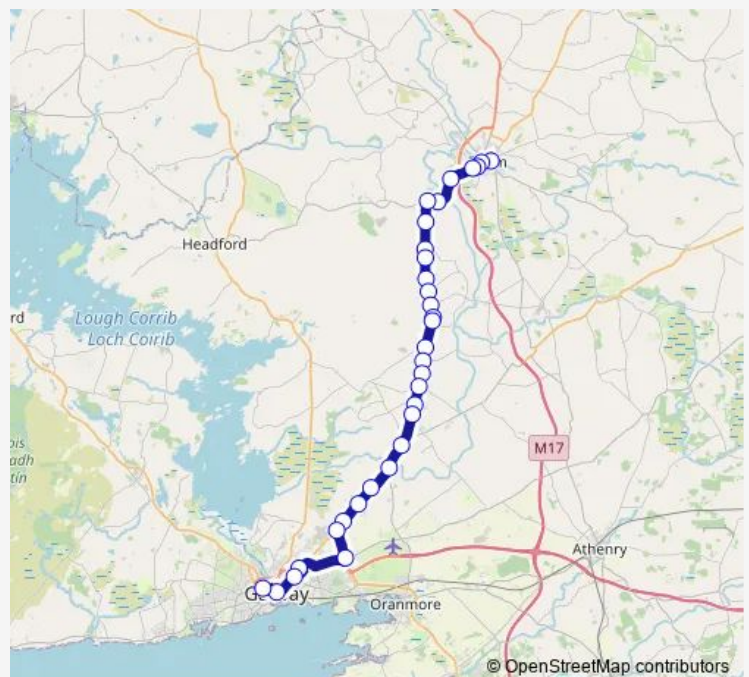

Thursday 06:35-15:10

Friday 06:35-15:10

Saturday 15:10

Sunday —

Route info

Direction: Bishop Street

Stops: 32

Trip Duration: 1 hour 0 min

■ 428 — Tuam, Bishop Street Cathedral - Eyre Square Galway

BusMaps

Leacht Seoirse

Baile Chláir

An Chreig Bhuí

An Chluain

Killeen

An Poll Caoin

Briarhill Business Park

Mervue Industrial Estate

Wellpark Retail Centre

Eyre Square

University South

Direction

Eyre Square — Bishop Street

31 stops

Friday 09:35-18:05

Saturday 09:35

Sunday —

Route info

Direction: Eyre Square

Stops: 31

Trip Duration: 0 hour 57 min

Cloonmore