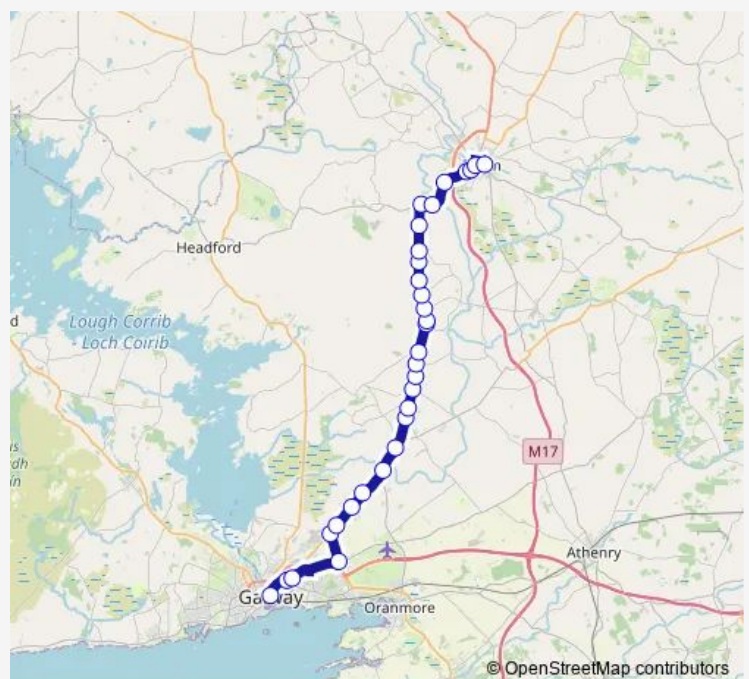

Thursday 06:35-15:10

Friday 06:35-15:10

Saturday 15:10

Sunday —

Route info

Direction: Bishop Street

Stops: 32

Trip Duration: 1 hour 5 min

Riverside View

Wellpark Retail

Eyre Square

Uni of Galway

Direction

Eyre Square — Bishop Street

31 stops

[Open route schedule](#)

Saturday 09:35

Sunday —

Route info

Direction: Eyre Square

Stops: 31

Trip Duration: 1 hour 1 min

Cloonmore Road

Galway Road

Killaloonty Road

Gilmartin Road

Corrib Oil

Bishop Street

428 Bus time schedules and route maps are available in an offline PDF at busmaps.com. Use the busmaps.com website to see live bus times, train schedule or subway schedule, and step-by-step directions for all public transit in Galway