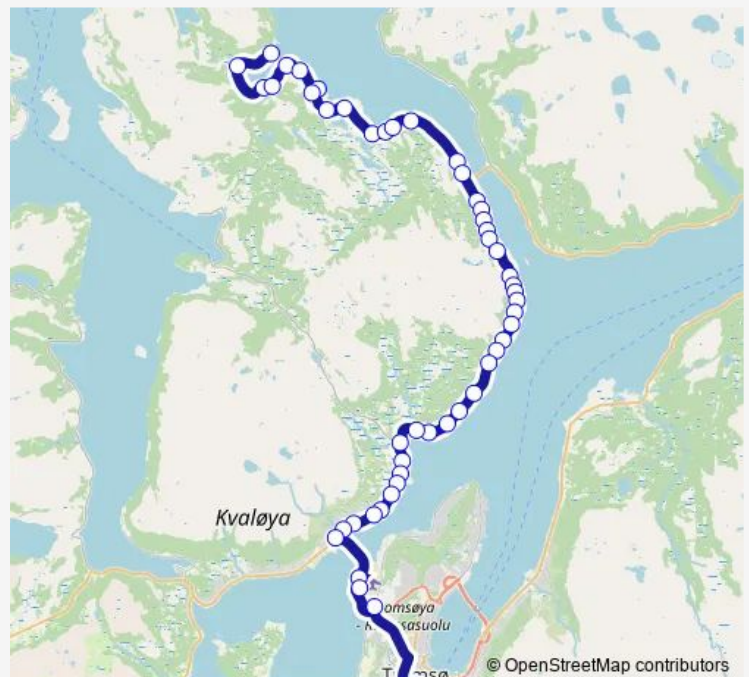

## Route schedule

Kvaløyvågen — Tromsø Prostneset

Monday 06:00-17:15

Tuesday 06:00-17:15

Wednesday 06:00-17:15

Thursday 06:00-17:15

Friday 06:00-17:15

Saturday —

## Route info

Direction: Kvaløyvågen

Stops: 51

Trip Duration: 1 hour 9 min

■ 428 — Tromsø - Kvaløyvågen

BusMaps

Dalhaugen

Steffaneset