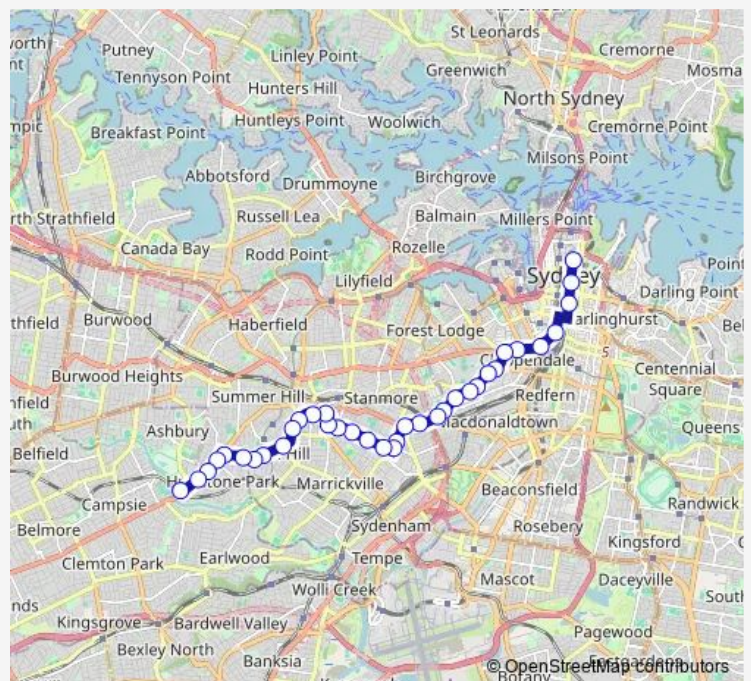

Bus 428 City Martin Place to Canterbury

[Go to website](#)

Direction

Canterbury Station, Broughton St, Stand A — Martin Place Station, Elizabeth St, Stand C

38 stops

[Open route schedule](#)

- Canterbury Station, Broughton St, Stand A
- Canterbury Rd Opp Church St
- Canterbury Rd At Vincent St
- Canterbury Rd At Queen St
- New Canterbury Rd After Old Canterbury Rd
- New Canterbury Rd At Clargo St
- New Canterbury Rd At Union St
- New Canterbury Rd Opp Dulwich Grove Light Rail
- Dulwich Hill Shops, New Canterbury Rd
- New Canterbury Rd Opp Frazer St
- New Canterbury Rd At Eltham St
- Lewisham Public School, New Canterbury Rd
- New Canterbury Rd Opp Wardell Rd
- New Canterbury Rd At West St
- Livingstone Rd At Addison Rd
- Addison Rd At Shaw St
- Addison Rd At William St
- Addison Rd Opp Addison Road Community Centre
- Addison Rd At Perry St
- Enmore Park, Enmore Rd, Stand A
- Enmore Rd At Newington Rd

Route schedule

Canterbury Station, Broughton St, Stand A — Martin Place Station, Elizabeth St, Stand C

Monday	04:40-00:21 ⁺¹
Tuesday	04:40-00:21 ⁺¹
Wednesday	04:40-00:21 ⁺¹
Thursday	04:40-00:21 ⁺¹
Friday	04:40-00:21 ⁺¹
Saturday	04:50-00:12 ⁺¹
Sunday	05:41-22:35

Route info

Direction: Canterbury Station, Broughton St, Stand A

Stops: 38

Trip Duration: 0 hour 48 min

428 — City Martin Place to Canterbury

Enmore Rd After Stanmore Rd

Enmore Rd Opp Enmore Theatre

Newtown Station, Enmore Rd, Stand A

Direction

Martin Place Station, Elizabeth St, Stand G — Canterbury Station, Broughton St, Stand D

36 stops

[Open route schedule](#)

Martin Place Station, Elizabeth St, Stand G

St James Station, Elizabeth St, Stand B