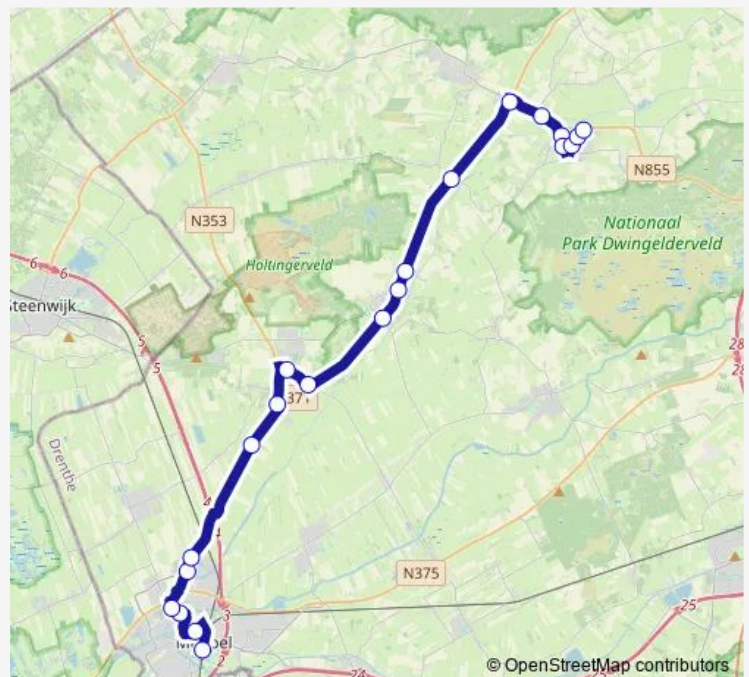

Uffelte, Anserweg

Uffelte, Dorpsstraat

Uffelte, Weg achter de Es

Wittelte, Wittelterbrug

Dieverbrug, Busstation

Dwingeloo, Stevensweg

Dwingeloo, Brinkweg

Dwingeloo, Brink

Dwingeloo, Broeklaan

Dwingeloo, Weverslaan

Dwingeloo, Valderseweg

Route schedule

Meppel, Station (Perron C) — Dwingeloo, Valderseweg

Monday	26:58 ⁺¹
Tuesday	—
Wednesday	—
Thursday	—
Friday	—
Saturday	26:58 ⁺¹
Sunday	—

Route info

Direction: Meppel, Station (Perron C)

Stops: 21

Trip Duration: 0 hour 39 min

■ 428 — Nachtbus Meppel - Dwingeloo

428 Bus time schedules and route maps are available in an offline PDF at busmaps.com. Use the busmaps.com website to see live bus times, train schedule or subway schedule, and step-by-step directions for all public transit in Dwingeloo