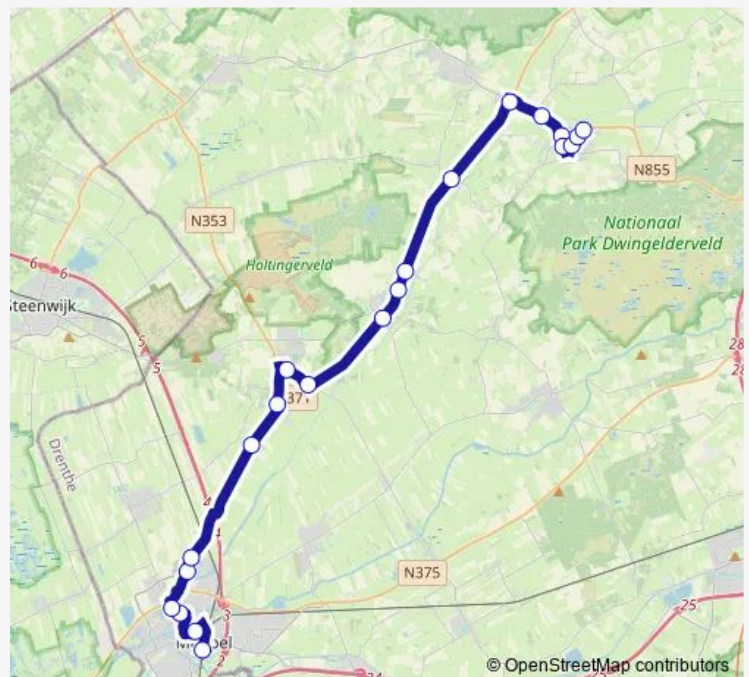

Uffelte, Anserweg

Uffelte, Dorpsstraat

Uffelte, Weg achter de Es

Wittelte, Wittelterbrug

Dieverbrug, Busstation

Dwingeloo, Stevensweg

Dwingeloo, Brinkweg

Dwingeloo, Brink

Dwingeloo, Broeklaan

Dwingeloo, Weverslaan

Dwingeloo, Valderseweg

Route schedule

Meppel, Station (Perron C) — Dwingeloo, Valderseweg

Monday	26:58 ⁺¹
Tuesday	—
Wednesday	—
Thursday	—
Friday	—
Saturday	26:58 ⁺¹
Sunday	—

Route info

Direction: Meppel, Station (Perron C)

Stops: 21

Trip Duration: 0 hour 39 min

■ 428 — Nachtbus Meppel - Dwingeloo

428 Bus time schedules and route maps are available in an offline PDF at busmaps.com. Use the busmaps.com website to see live bus times, train schedule or subway schedule, and step-by-step directions for all public transit in Dwingeloo