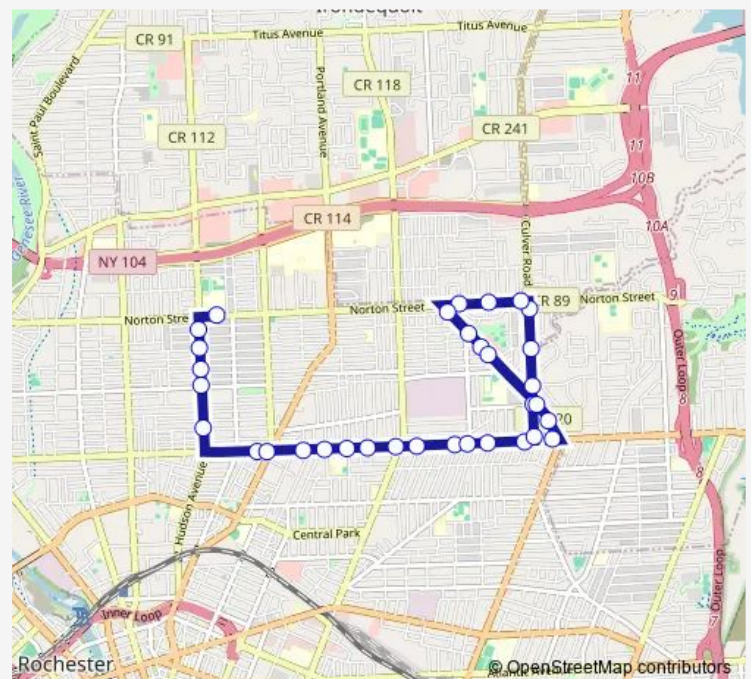

Clifford & Baycliff

Clifford & Goodman

Clifford & Jerold

Route schedule

Woodman & Culver — Franklin High School

Monday	06:55
Tuesday	06:55
Wednesday	06:55
Thursday	06:55
Friday	06:55
Saturday	—
Sunday	—

Route info

Direction: Woodman & Culver

Stops: 32

Trip Duration: 0 hour 20 min

428 — Northland-Lyceum/Norton

Clifford & Ferncliffe

Clifford & Manitou

Clifford & Spiegel

Clifford & Portland

Route info

Direction: Franklin High School

Stops: 33

Trip Duration: 0 hour 20 min

Norton & Strathmore

Waring & Blakeslee

Waring & Lyceum

Waring & Ashwood