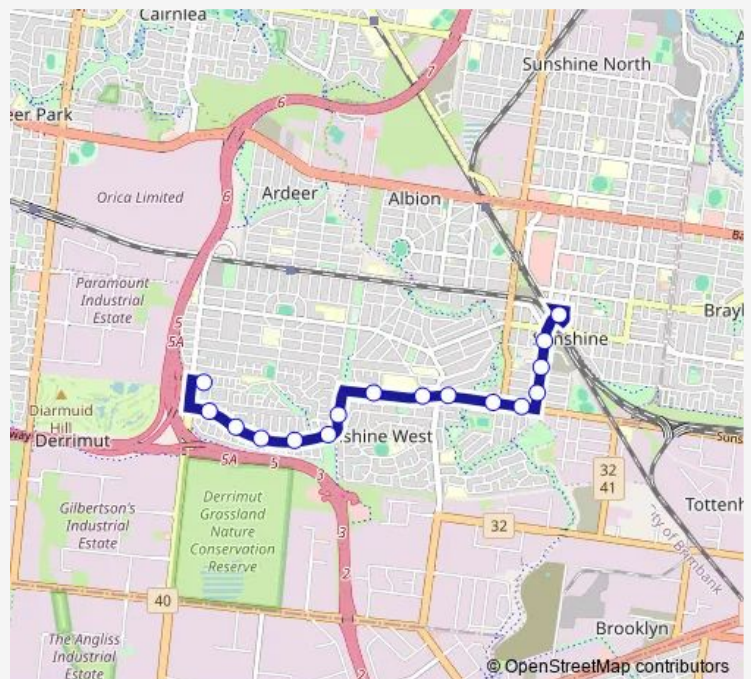

Bus 428 Sunshine West - Sunshine Station

[Go to website](#)

Direction

Sunshine Station/Dickson St (Sunshine) — Parry Dr/Callaway Bvd (Sunshine West)

16 stops

[Open route schedule](#)

- Sunshine Station/Dickson St (Sunshine)
- Corio St/100 Hampshire Rd (Sunshine)
- Thorpe St/Hampshire Rd (Sunshine)
- Chapman St/Hampshire Rd (Sunshine)
- Hampshire Rd/Wright St (Sunshine)
- Ardoyne St/Wright St (Sunshine)
- Bambara Ct/Wright St (Sunshine West)
- Booral Dr/Wright St (Sunshine West)
- Dalpura Dr/Wright St (Sunshine West)
- The Avenue/Link Rd (Sunshine West)
- The Avenue SC/The Avenue (Sunshine West)
- Petina Way/The Avenue (Sunshine West)
- Dresden Way/The Avenue (Sunshine West)
- Acacia Cl/The Avenue (Sunshine West)
- Diosma Ave/The Avenue (Sunshine West)
- Parry Dr/Callaway Bvd (Sunshine West)

Route schedule

Sunshine Station/Dickson St (Sunshine) — Parry Dr/Callaway Bvd (Sunshine West)

Monday	06:07-21:32
Tuesday	06:07-21:00
Wednesday	06:07-21:00
Thursday	06:07-21:00
Friday	06:07-21:00
Saturday	06:49-21:32
Sunday	09:09-21:29

Route info

Direction: Sunshine Station/Dickson St (Sunshine)

Stops: 16

Trip Duration: 0 hour 17 min

428 — Sunshine West - Sunshine Station

Direction

Lovegrove Ave/Callaway Bvd (Sunshine West) — Sunshine Station/Dickson St (Sunshine)

16 stops

[Open route schedule](#)

Lovegrove Ave/Callaway Bvd (Sunshine West)

Diosma Ave/The Avenue (Sunshine West)

Acacia Cl/The Avenue (Sunshine West)

Dresden Way/The Avenue (Sunshine West)

Peter Dr/The Avenue (Sunshine West)