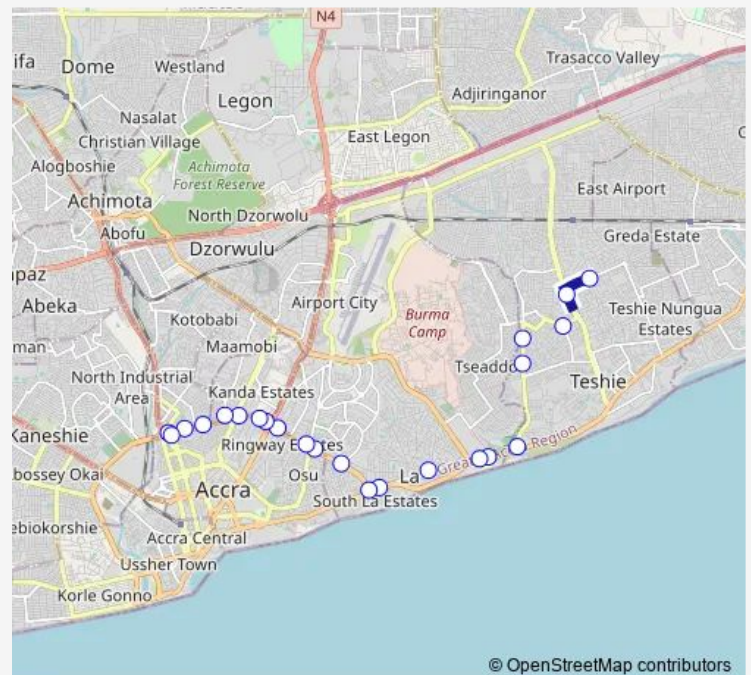

### Route schedule

Tsui Bleoo — Circle

Monday 06:00

Tuesday 06:00

Wednesday 06:00

Thursday 06:00

Friday 06:00

Saturday 06:00

### Route info

Direction: Tsui Bleoo

Stops: 23

Trip Duration: 1 hour 15 min

428 — Tsui Bleoo ↔ Circle Odorna

Circle Overhead

Circle

## Direction

Circle — Tsui Bleoo

27 stops

[Open route schedule](#)

Circle

Multi Choice

Kanda

Mobil

## Route info

Direction: Circle

Stops: 27

Trip Duration: 0 hour 37 min

Boola ho

Tsui Bleoo

428 Bus time schedules and route maps are available in an offline PDF at [busmaps.com](https://busmaps.com). Use the [busmaps.com](https://busmaps.com) website to see live bus times, train schedule or subway schedule, and step-by-step directions for all public transit in Accra