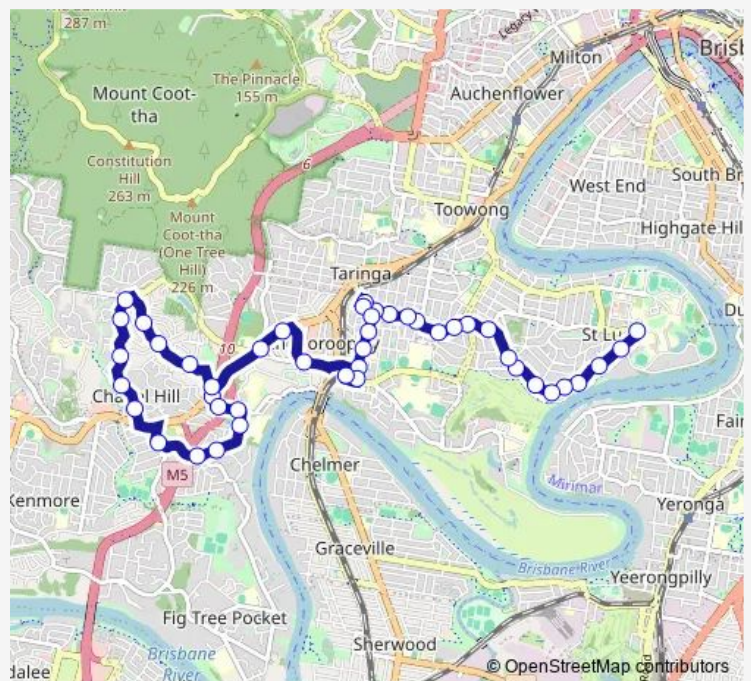

Route schedule

Moggill Rd at Indooroopilly School, stop 16 — University of Queensland

Monday 15:08

Tuesday 15:08

Wednesday 15:08

Thursday 15:08

Friday 15:08

Saturday —

Sunday —

Route info

Direction: Moggill Rd at Indooroopilly School, stop 16

Stops: 27

Trip Duration: 0 hour 25 min

428 — Chapel Hill - University of Qld

Hawken Dr at Tarcoola Street, stop 27

Hawken Dr at Highland Terrace, stop 28

Hawken Dr near Highland Tce, stop 29

Hawken Dr at Hawken Villiage, stop 30

Hawken Dr at Picardy Street, stop 31

University of Queensland

Direction

Indooroopilly Shopping Centre station, stop C — University of Queensland