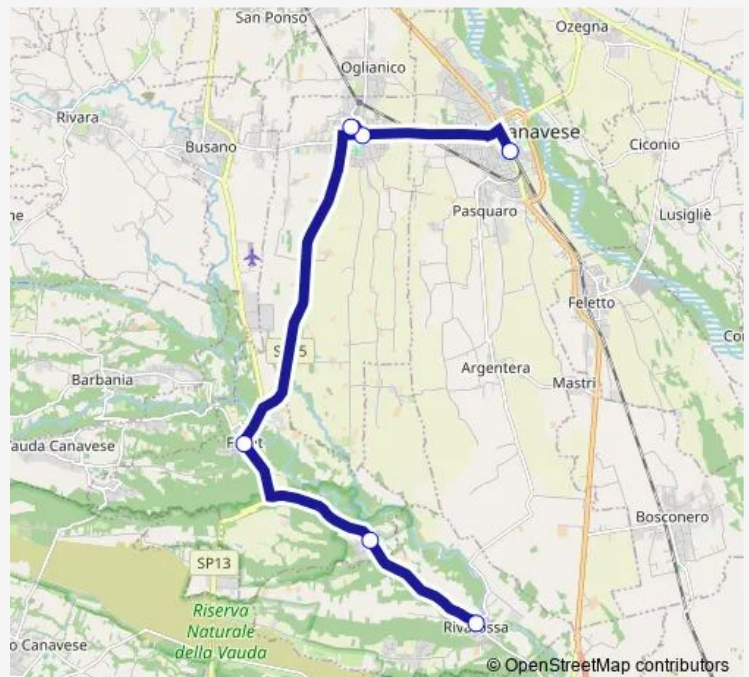

Favria - Centro

Rivarolo Canavese - Scuole

Route schedule

Rivarossa — Rivarolo Canavese - Scuole

Monday 07:40

Tuesday 07:40

Wednesday 07:40

Thursday 07:40

Friday 07:40

Saturday —

Sunday —

Route info

Direction: Rivarossa

Stops: 6

Trip Duration: 0 hour 26 min

428 — Rivarossa-Front-Favria

DirectionRivarolo Canavese - Stazione - Piazza Zanotti — Ri-
varossa

6 stops

[Open route schedule](#)

Rivarolo Canavese - Stazione - Piazza Zanotti

Favria - Centro

Favria - VIA Costantino - Scuole Medie

Front - Incrocio SP 13 - SP 21 Dir

Saturday —

Sunday —

Route info

Direction: Rivarolo Canavese - Stazione - Piazza Zanotti

Stops: 6

Trip Duration: 0 hour 26 min

428 Bus time schedules and route maps are available in an offline PDF at busmaps.com. Use the busmaps.com website to see live bus times, train schedule or subway schedule, and step-by-step directions for all public transit in Favria