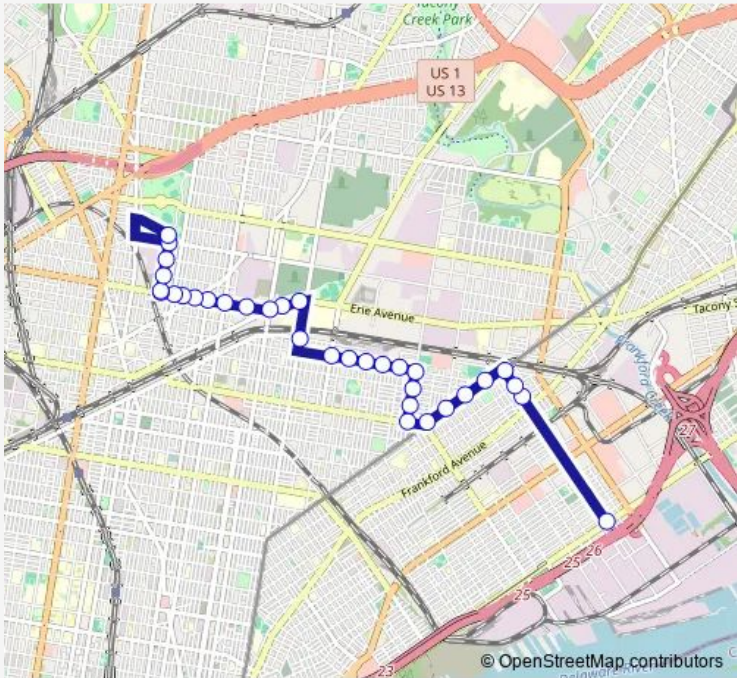

Bus 428 Richmnd-Vnango to 10th-Lycomng

[Go to website](#)

Direction
 Richmond St & Venango St — Lycoming St & 10th St
 33 stops
[Open route schedule](#)

- Richmond St & Venango St
- Venango St & Emerald Av
- Venango St & Jasper St
- Venango St & Kensington Av
- Kensington Av & K St
- Kensington Av & J St
- Kensington Av & I St
- Kensington Av & Allegheny Av
- Allegheny Av & G St
- G St & Westmoreland St
- G St & Ontario St
- G St & Tioga St
- Tioga St & F St
- Tioga St & E St
- Tioga St & D St
- Tioga St & C St - Fs
- Tioga St & B St
- Front St & Venango St
- Erie Av & Front St - MBFS
- Erie Av & Roberto Clemente Walk
- Erie Av & 2nd St

Route schedule
 Richmond St & Venango St — Lycoming St & 10th St

Monday	07:14
Tuesday	07:14
Wednesday	07:14
Thursday	07:14
Friday	07:14
Saturday	—
Sunday	—

Route info
 Direction: Richmond St & Venango St
 Stops: 33
 Trip Duration: 0 hour 28 min

10th St & Erie Av - Fs

10th St & Butler St

10th St & Pike St

10th St & Luzerne St

Lycoming St & 10th St

Direction

Lycoming St & 10th St — Richmond St & Venango St

23 stops

Route schedule

Lycoming St & 10th St — Richmond St & Venango St

Monday 14:50

Tuesday 14:50

Wednesday 14:50

Thursday 14:50

Friday 14:50

Saturday —