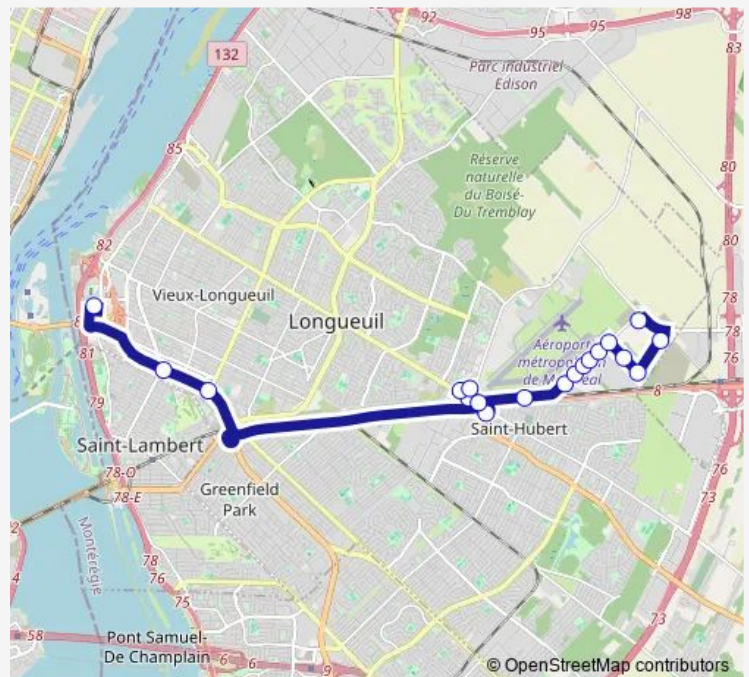

ch. de la Savane / Legault

ch. de Chambly / Gare Longueuil - St-Hubert

Taschereau / Curé-Poirier O.

Taschereau / Desaulniers

Terminus Longueuil

Route schedule

Agence spatiale canadienne — Terminus Longueuil

Monday 05:48-24:00

Tuesday 05:48-24:00

Wednesday 05:48-24:00

Thursday 05:48-24:00

Friday 05:48-24:00

Saturday 05:46-23:51

Sunday 05:46-23:51

Route info

Direction: Agence spatiale canadienne

Stops: 17

Trip Duration: 0 hour 29 min

## Direction

Terminus Longueuil — Agence spatiale canadienne

19 stops

[Open route schedule](#)

Terminus Longueuil

Taschereau / Desaulniers

Taschereau / Estelle-Mouton

ch. de Chambly / Cousineau