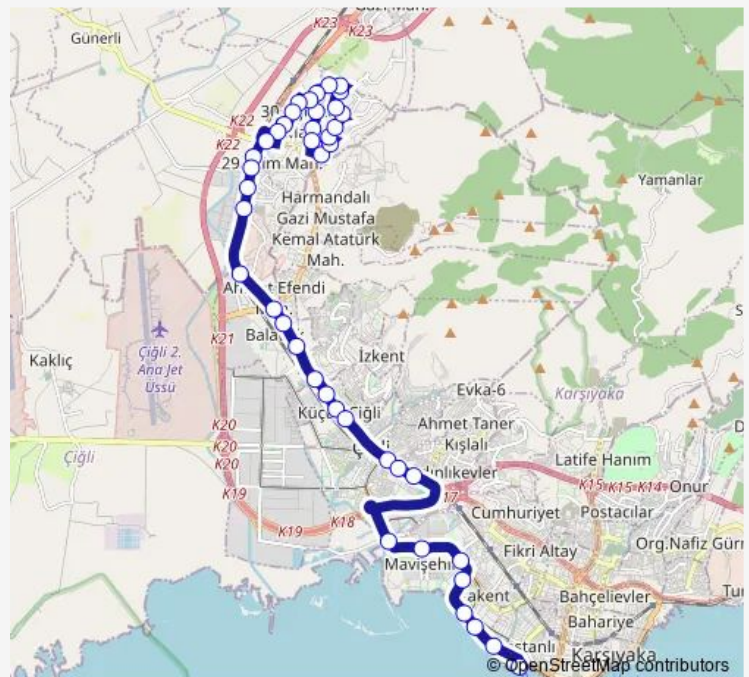

### Route schedule

Bostanlı İskele — Egekent-2-SON Durak

Monday 00:00-23:40

Tuesday 00:00-23:40

Wednesday 00:00-23:40

Thursday 00:00-23:40

Friday 00:00-23:40

Saturday 00:00-23:40

### Route info

Direction: Bostanlı İskele

Stops: 45

Trip Duration: 1 hour 6 min

428 — Egekent 2 - Bostanlı İskele

BusMaps

Kargılar

Ulukent İlköğretim Okulu

## Route schedule

Egekent-2-SON Durak — Bostanlı İskele

Monday 06:00-23:10

Tuesday 06:00-23:10

Wednesday 06:00-23:10

Thursday 06:00-23:10

Friday 06:00-23:10

Saturday 06:00-23:00

## Route info

Direction: Egekent-2-SON Durak

Stops: 42

Trip Duration: 1 hour 3 min

Eski Sinema

Balatçık Kahveler

Ata

Küçük Çiğli