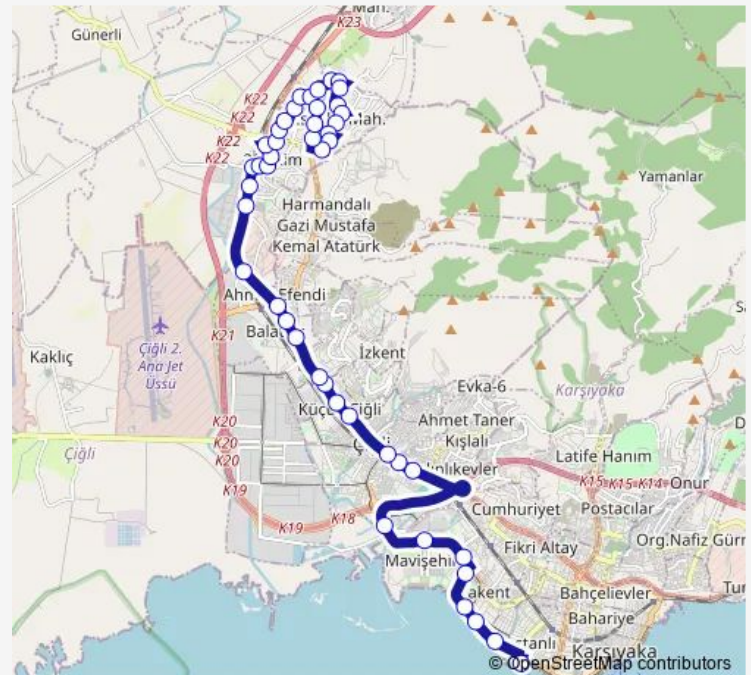

Friday 06:00-23:10

Saturday 06:00-23:00

Sunday 06:00-23:20

Route info

Direction: Egekent-2-SON Durak

Stops: 42

Trip Duration: 1 hour 3 min

428 — Egekent 2 - Bostanlı İskele

Thursday 00:00-23:40

Friday 00:00-23:40

Saturday 00:00-23:40

Sunday 00:10-23:58

Route info

Direction: Bostanlı İskele

Stops: 45

Trip Duration: 1 hour 6 min