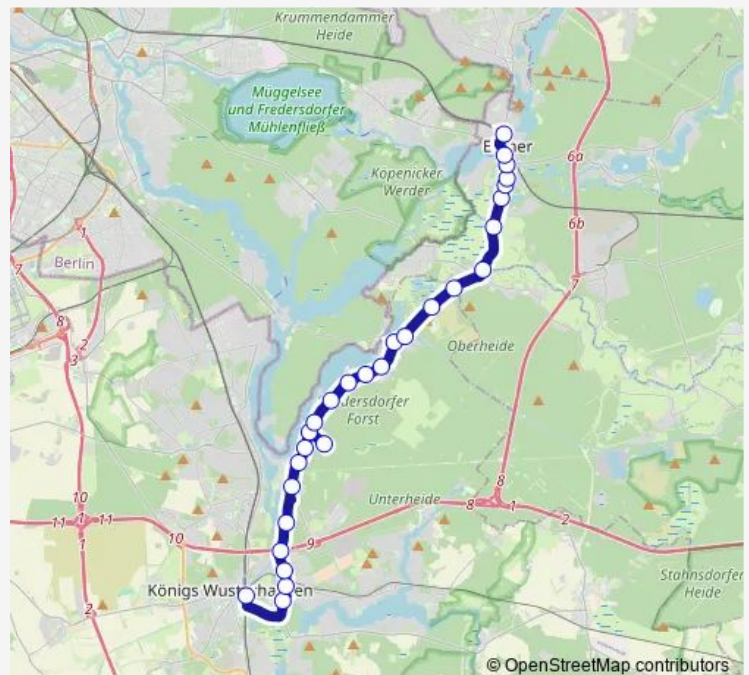

Neu Zittau, Spreebord

Route schedule

S Königs Wusterhausen Bhf — S Erkner Bhf/Zob

Monday 05:11-20:11

Tuesday 05:11-20:11

Wednesday 05:11-20:11

Thursday 05:11-20:11

Friday 05:11-20:11

Saturday 07:11-21:11

Sunday 07:11-21:11

Route info

Direction: S Königs Wusterhausen Bhf

Stops: 28

Trip Duration: 0 hour 43 min

Erkner, Schönschornstein

Erkner, Bergstr.

Erkner, Buchhorster Str.

Erkner, Gartenstr.

Erkner, Kirche

Erkner, City-Center

S Erkner Bhf/Zob

Direction

S Erkner Bhf/Zob — S Königs Wusterhausen Bhf

29 stops