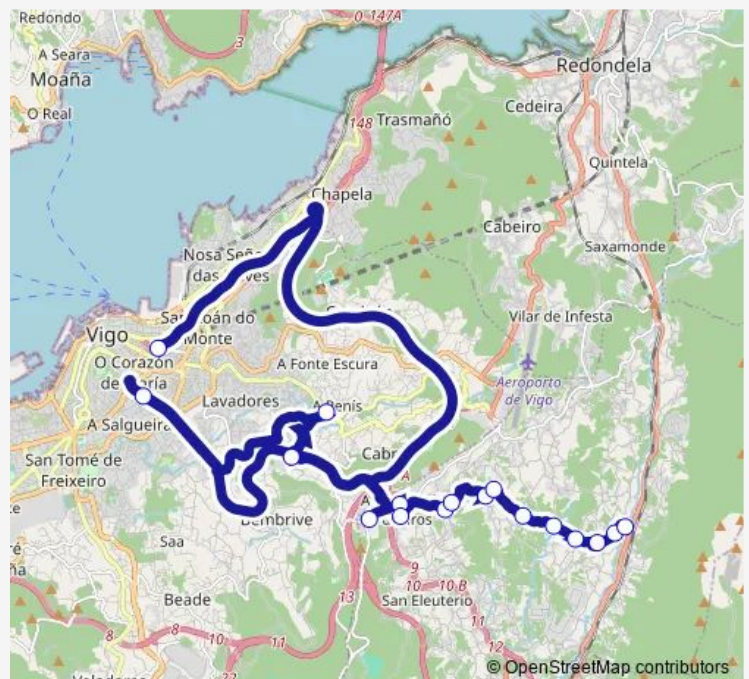

Torroso-Casa Moreno

Torroso-Alto Barreiro

España

Igrexa-Rúa

Mos

### Route schedule

Vigo E.I. — Mos

Monday 20:20

Tuesday 20:20

Wednesday 20:20

Thursday 20:20

Friday 20:20

Saturday —

### Route info

Direction: Vigo E.I.

Stops: 17

Trip Duration: 0 hour 45 min

XG621002 — Mos-Vigo E.I.

BusMaps

XG621002 Bus time schedules and route maps are available in an offline PDF at [busmaps.com](https://busmaps.com). Use the [busmaps.com](https://busmaps.com) website to see live bus times, train schedule or subway schedule, and step-by-step directions for all public transit in Vigo