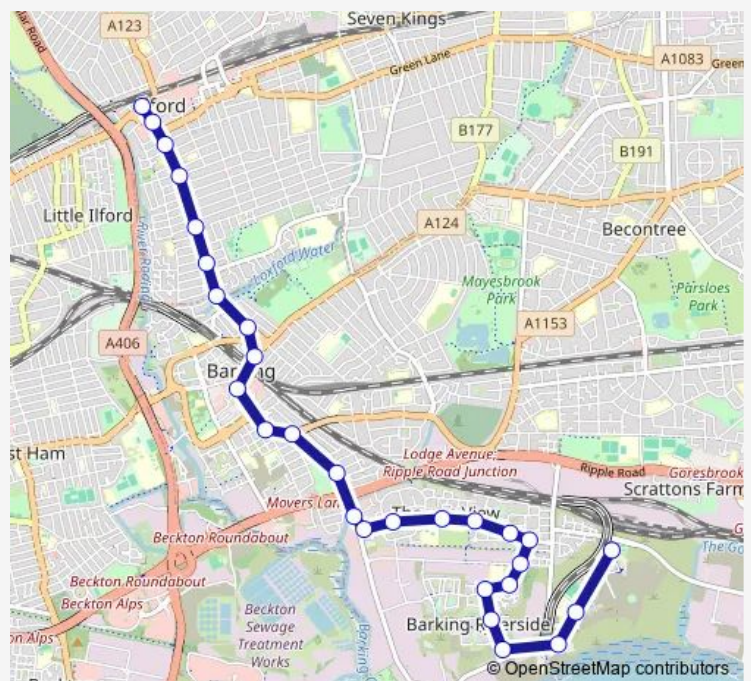

Glenmore Way

Alderman Avenue

Thames View Estate/Renwick Road

Estuary Close

Route schedule

Ilford Station / Ilford Hill — Northgate Road

Monday 00:15-23:45

Tuesday 00:15-23:45

Wednesday 00:15-23:45

Thursday 00:15-23:45

Friday 00:15-23:45

Saturday 00:15-23:45

Sunday 00:15-23:47

Route info

Direction: Ilford Station / Ilford Hill

Stops: 29

Trip Duration: 0 hour 41 min

EL1 — Ilford Station - Barking - Movers Lane - Thames View Estate - Barking Riverside

Anchor Close

Shearwater Close

Rivergate Centre

Minter Road

River Road / Barking Reach

Barking Riverside Station

Riverside Campus

Northgate Road

Direction

Northgate Road — Ilford Station / Ilford Hill

28 stops

[Open route schedule](#)

Northgate Road

Riverside Campus