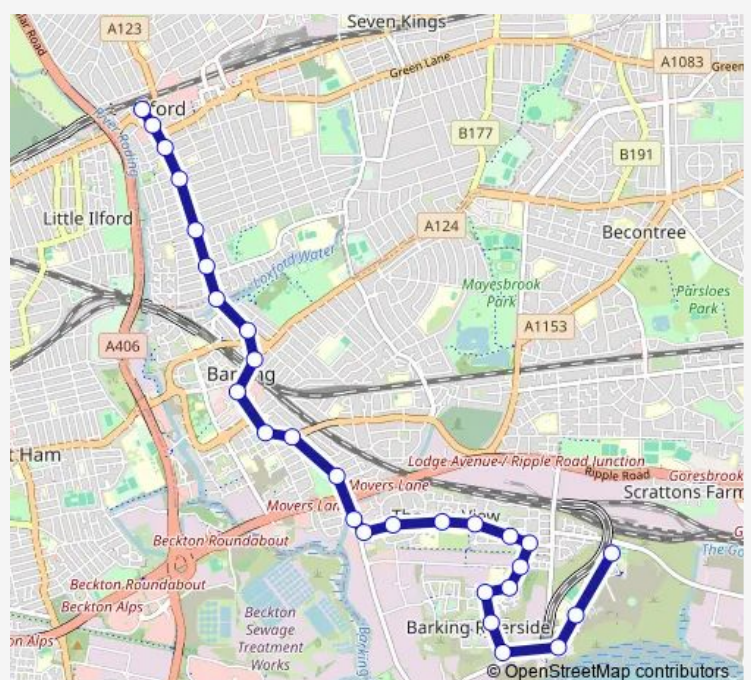

Glenmore Way

Alderman Avenue

Thames View Estate/Renwick Road

Estuary Close

Route schedule

Ilford Station / Ilford Hill — Northgate Road

Monday 00:15-23:45

Tuesday 00:15-23:45

Wednesday 00:15-23:45

Thursday 00:15-23:45

Friday 00:15-23:45

Saturday 00:15-23:45

Sunday 00:15-23:47

Route info

Direction: Ilford Station / Ilford Hill

Stops: 29

Trip Duration: 0 hour 36 min

EL1 — Ilford Station - Barking - Movers Lane - Thames View Estate - Barking Riverside

Anchor Close

Shearwater Close

Rivergate Centre

Minter Road

River Road / Barking Reach

Barking Riverside Station

Riverside Campus

Northgate Road

Direction

Northgate Road — Ilford Station / Ilford Hill

28 stops

[Open route schedule](#)

Northgate Road

Riverside Campus