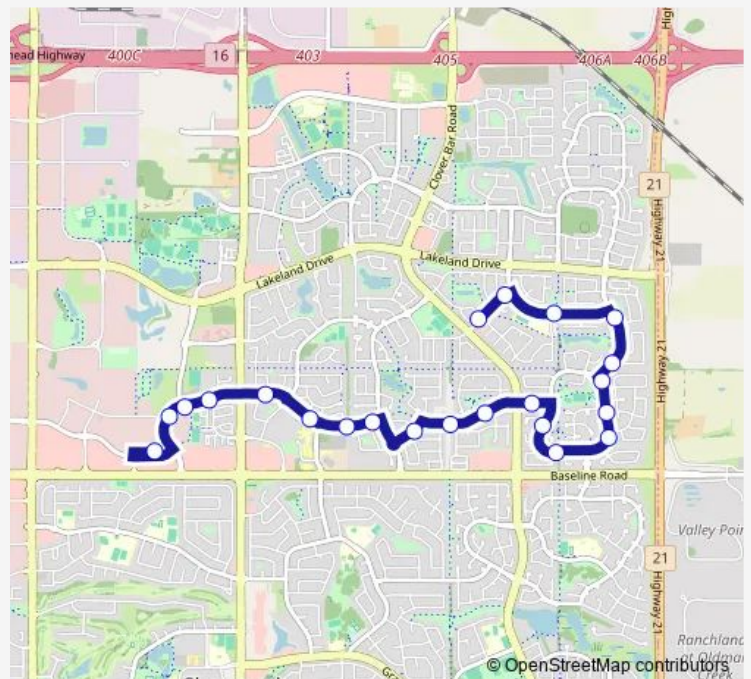

Bethel Dr & Bethel Wy

Bethel Transit Terminal

Route schedule

Davidson Dr & Darlington Dr — Bethel Transit Terminal

Monday 06:00-19:00

Tuesday 06:00-19:00

Wednesday 06:00-19:00

Thursday 06:00-19:00

Friday 06:00-19:00

Saturday —

Sunday —

Route info

Direction: Davidson Dr & Darlington Dr

Stops: 12

Trip Duration: 0 hour 10 min

433 — Bethel - Clarkdale

Direction

Bethel Transit Terminal — Davidson Dr & Darlington Dr

22 stops

[Open route schedule](#)

Bethel Transit Terminal

Bethel Dr & Broadview Rd

Bethel Dr & Bethel Wy

Bethel Dr & Bothwell Dr

Davidson Dr & Dalton Wy

Davidson Dr & Darlington Dr

Route schedule

Bethel Transit Terminal — Davidson Dr & Darlington Dr

Monday 05:52-18:45

Tuesday 05:52-18:45

Wednesday 05:52-18:45

Thursday 05:52-18:45