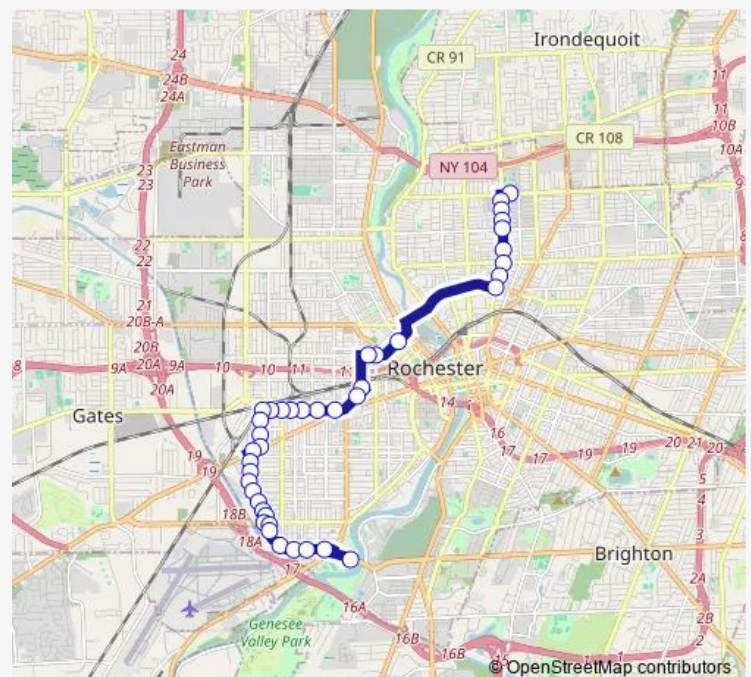

West & Gardiner

West & Depew

West & Lincoln

Route schedule

Franklin High School — Elmwood Loop

Monday 14:40

Tuesday 14:40

Wednesday 14:40

Thursday 14:40

Friday 11:10-14:40

Saturday —

Sunday —

Route info

Direction: Franklin High School

Stops: 40

Trip Duration: 0 hour 27 min

433 — 19th Ward NW/Norton

Lincoln & 114 Lincoln

Lincoln & Wilbur

Lincoln & Chili

Chili & Genesee Park

Genesee Park & Roxborough

Genesee Park & Marlborough

Genesee Park & Penhurst

Saturday —

Sunday —

Route info

Direction: Elmwood Loop

Stops: 39

Trip Duration: 0 hour 27 min

West & Chili

Brown & opp Hertel