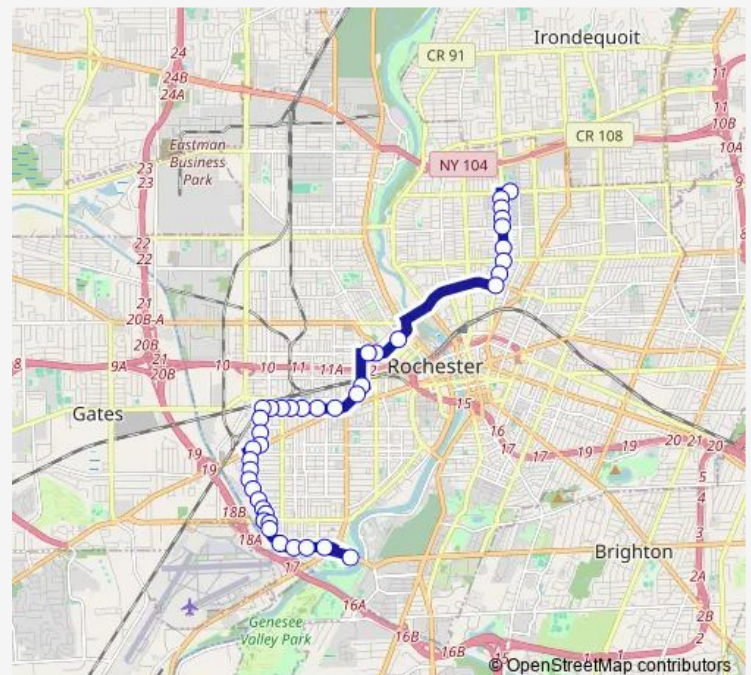

### Direction

Franklin High School — Elmwood Loop

40 stops

[Open route schedule](#)

Franklin High School

Hudson & Peckham

Hudson & Weaver

Hudson & Fairbanks

### Route schedule

Franklin High School — Elmwood Loop

Monday 14:40

Tuesday 14:40

Wednesday 14:40

Thursday 14:40

Friday 11:10-14:40

Saturday —

### Route info

Direction: Franklin High School

Stops: 40

Trip Duration: 0 hour 27 min

433 — 19th Ward NW/Norton

Lincoln & 114 Lincoln

Lincoln & Wilbur

Lincoln & Chili

## Route info

Direction: Elmwood Loop

Stops: 39

Trip Duration: 0 hour 27 min

West & Chili

Brown & opp Hertel

Saxton & Brown

Jay & Saxton