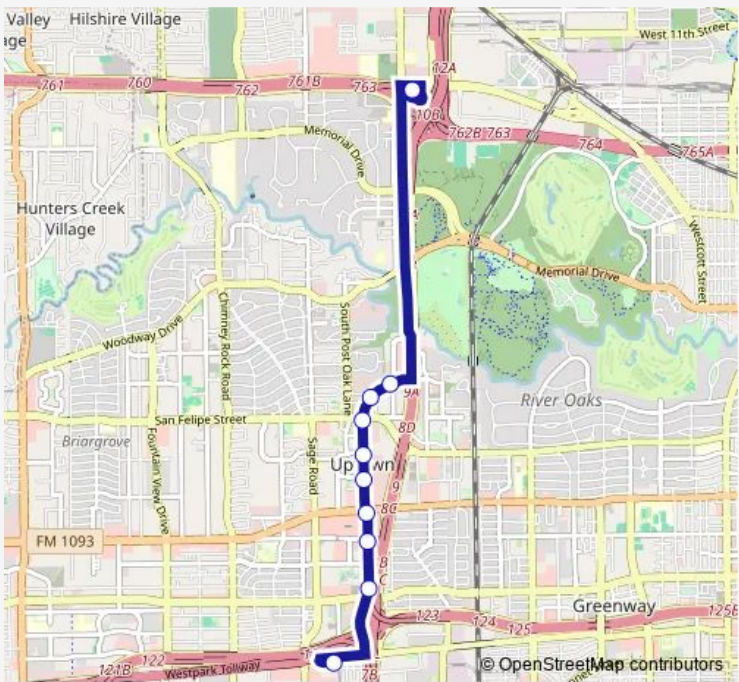

Bus 433 Silver Line

[Go to website](#)

Direction
 Westpark / Lower Uptown BRT — Northwest Transit Center - Platform 1

10 stops

[Open route schedule](#)

- Westpark / Lower Uptown BRT
- Richmond Station NB
- West Alabama / Galleria Station NB
- Westheimer / Galleria Station NB
- Guilford Station NB
- Ambassador Station NB
- San Felipe Station NB
- Four Oaks Station NB
- Uptown Park Station NB
- Northwest Transit Center - Platform 1

Route schedule

Westpark / Lower Uptown BRT — Northwest Transit Center - Platform 1

Monday	05:00-24:00
Tuesday	05:00-24:00
Wednesday	05:00-24:00
Thursday	05:00-24:00
Friday	05:00-24:00
Saturday	05:00-24:00
Sunday	05:00-24:00

Route info

Direction: Westpark / Lower Uptown BRT

Stops: 10

Trip Duration: 0 hour 21 min

Direction

Northwest Transit Center - Platform 1 — Westpark / Lower Uptown BRT

10 stops

[Open route schedule](#)

Northwest Transit Center - Platform 1

Uptown Park Station SB

Four Oaks Station SB

San Felipe Station SB

Ambassador Station SB

Guilford Station SB

Westheimer / Galleria Station SB

West Alabama / Galleria Station SB