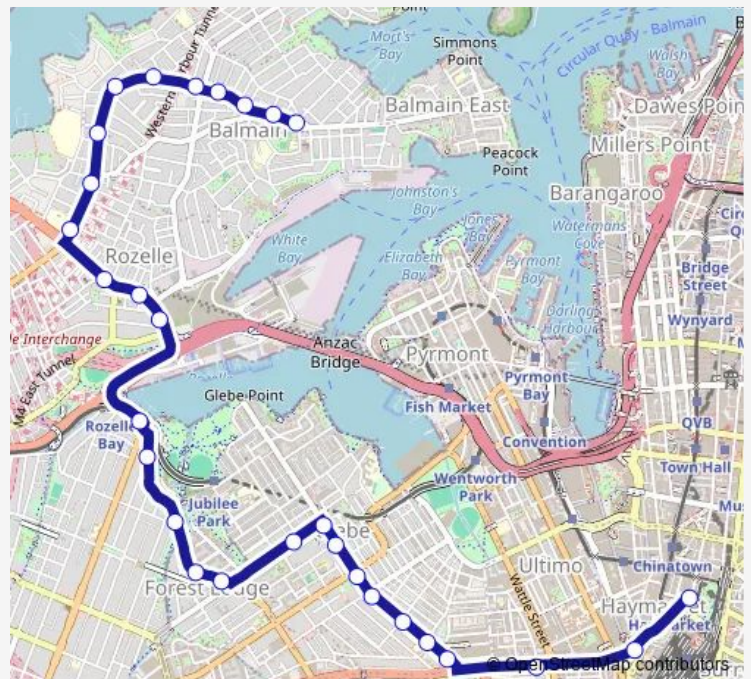

Glebe Point Rd At Broadway

Broadway Shopping Centre, Broadway

University Of Technology Sydney, Broadway

Central Station, Railway Square, Stand J

Pitt St Before Hay St

Route schedule

Sydney Secondary College Balmain Campus, Terry St — Pitt St Before Hay St

Monday	15:20
Tuesday	—
Wednesday	14:38
Thursday	15:20
Friday	—
Saturday	—
Sunday	—

Route info

Direction: Sydney Secondary College Balmain Campus, Terry St

Stops: 21

Trip Duration: 0 hour 30 min

433 — Central Pitt St to Balmain Gladstone Park

**Direction**

Gladstone Park, Darling St — Pitt St Before Hay St

26 stops

[Open route schedule](#)

Gladstone Park, Darling St

Darling St At Church St

Darling St At Montague St

Darling St Opp Birchgrove Rd

## Route info

Direction: Gladstone Park, Darling St

Stops: 26

Trip Duration: 0 hour 35 min

Pitt St Before Hay St